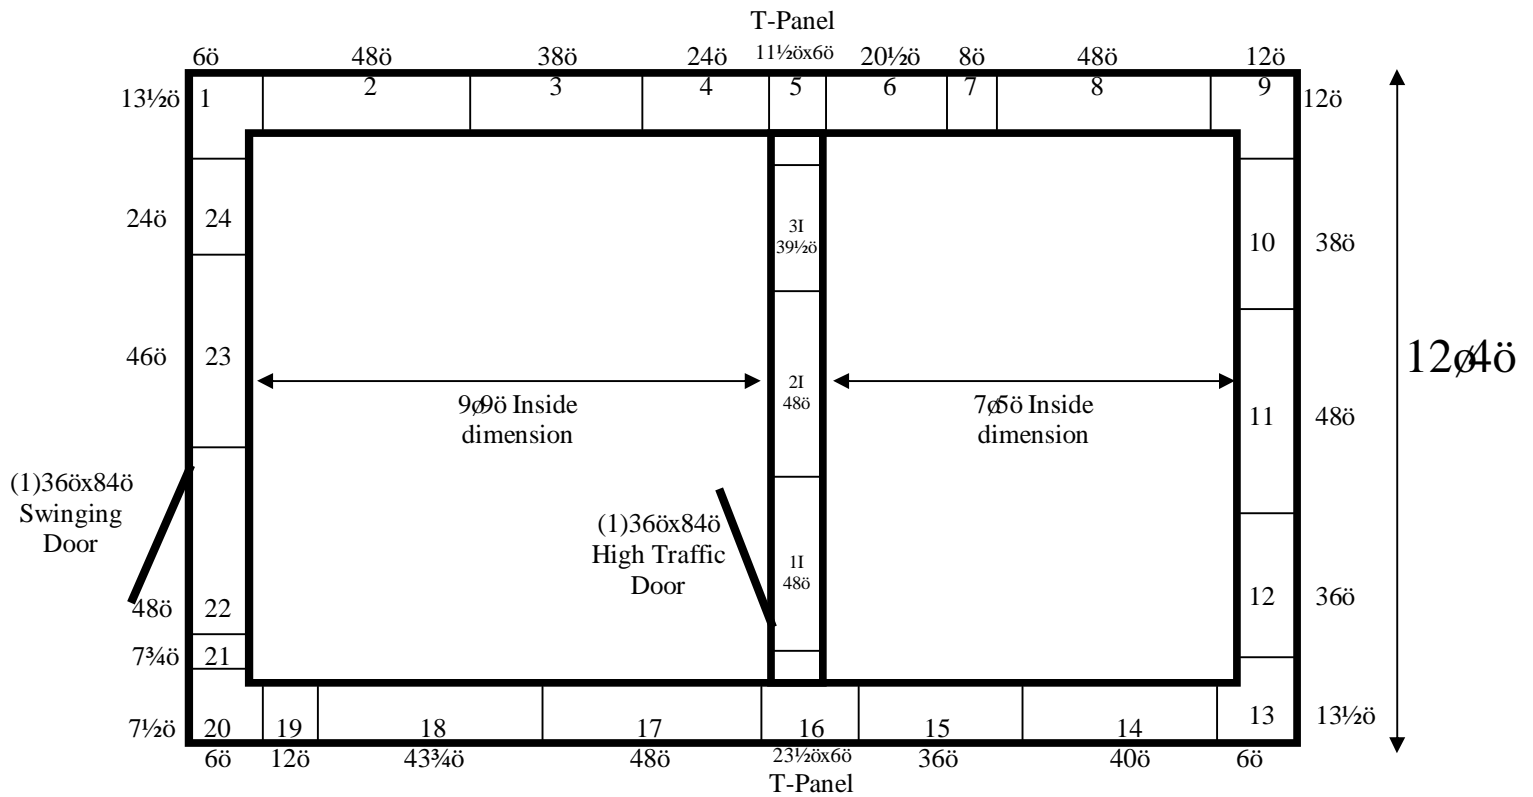

18ø

**12'4" x 18' x 10'4" H
Combination Cooler / Freezer
Wall Panels Diagram**

**19-2015
Orange Brown
Not drawn to scale.**

12'4" x 18' x 10'4" H
Combination Cooler / Freezer
Ceiling Panels Diagram

19-2015
Orange Brown
Not drawn to scale.

**12'4" x 18' x 10'4" H
Combination Cooler / Freezer**

**19-2015
Orange Brown**

**12'4" x 18' x 10'4" H
Combination Cooler / Freezer**

**19-2015
Orange Brown**