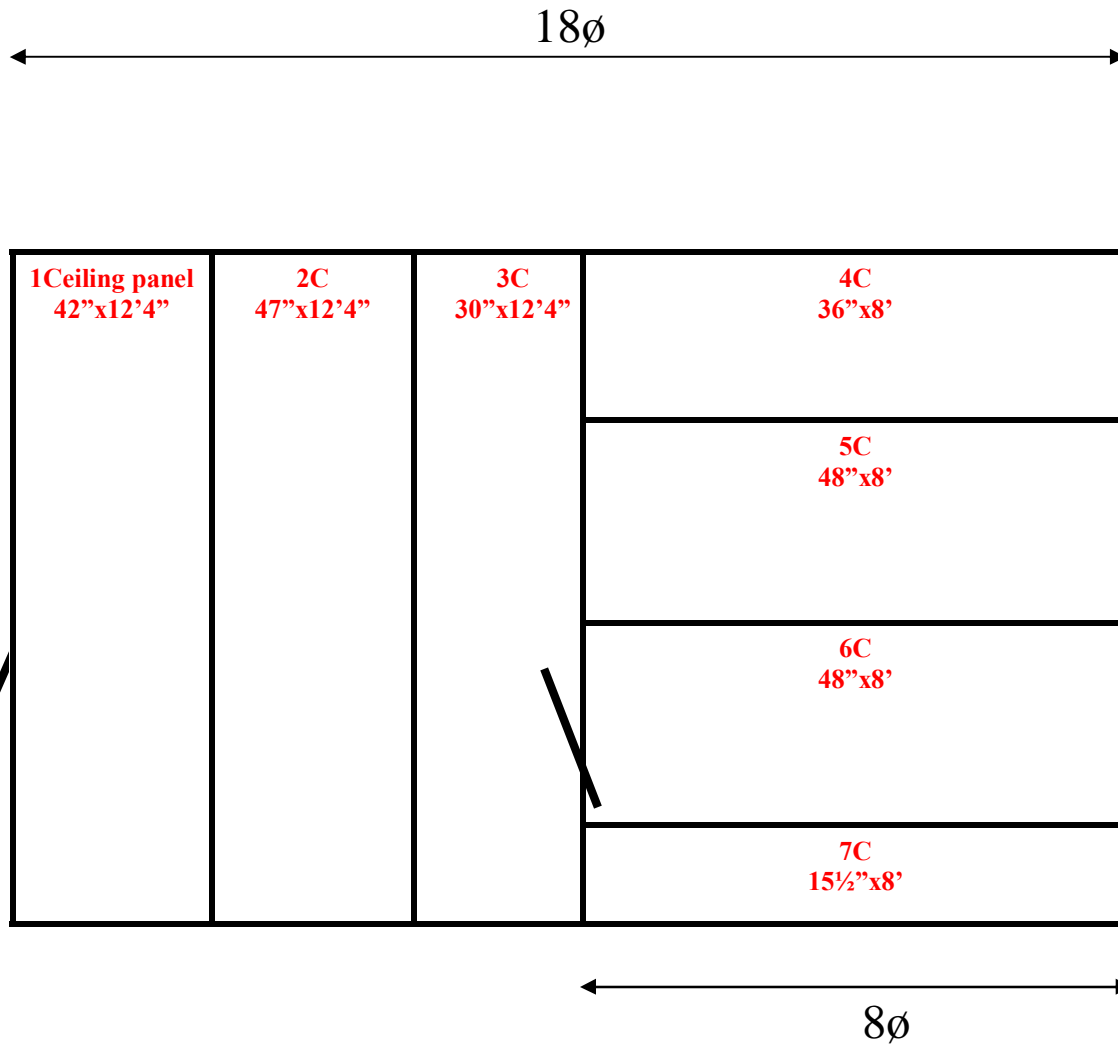

18ø

**12'4" x 18' x 10'4" H
Combination Cooler / Freezer
Wall Panels Diagram**

**19-2015
Orange Brown
Not drawn to scale.**

12'4" x 18' x 10'4" H
Combination Cooler / Freezer
Ceiling Panels Diagram

19-2015
Orange Brown
Not drawn to scale.

**12'4" x 18' x 10'4" H
Combination Cooler / Freezer**

**19-2015
Orange Brown**

**12'4" x 18' x 10'4" H
Combination Cooler / Freezer**

**19-2015
Orange Brown**