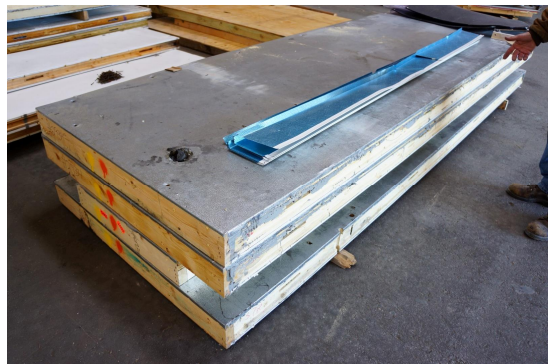

12'6" x 14' x 8'5" H
Cooler or Freezer
Wall & Ceiling Panels Diagram

32-2015
Orange Yellow
Not drawn to scale.

**12'6" x 14' x 8'5" H
Cooler or Freezer**

**32-2015
Orange yellow**