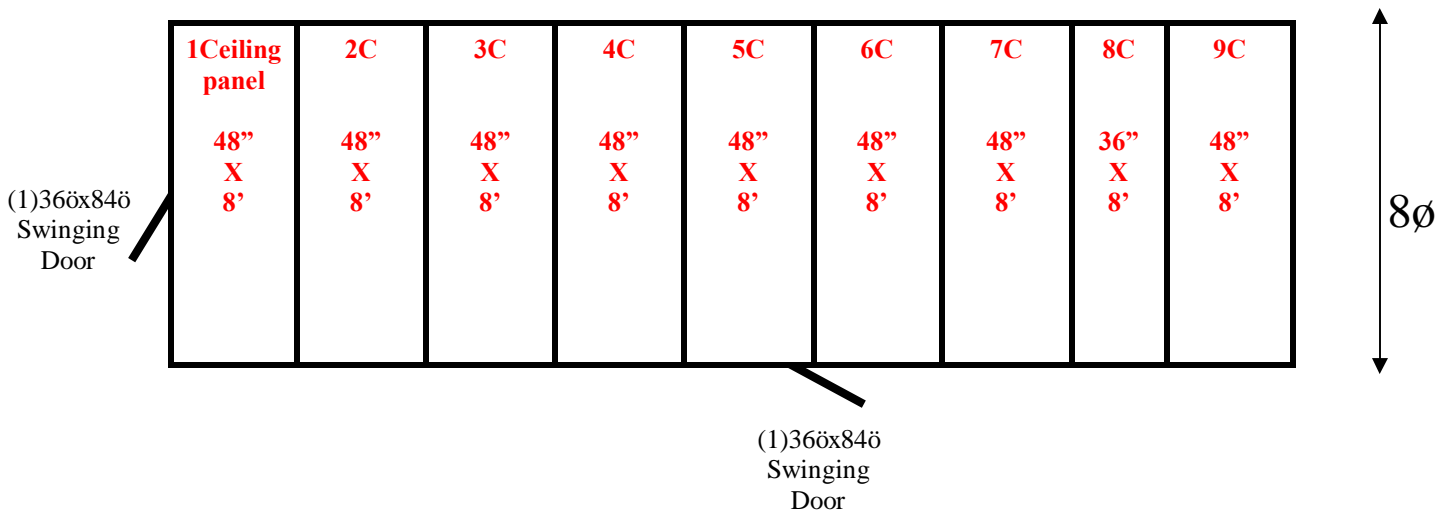

35ø

35ø

**8' x 35' x 10'4" H
Combination Cooler / Freezer
Wall & Ceiling Panels Diagrams**

**19-2015
Brown
Not drawn to scale.**

**8' x 35' x 10'4" H
Combination Cooler / Freezer**

**19-2015
Brown**