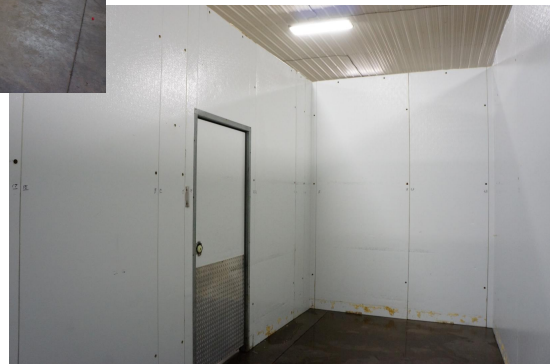

35ø

35ø

**8' x 35' x 10'4" H
Combination Cooler / Freezer
Wall & Ceiling Panels Diagrams**

**19-2015
Brown
Not drawn to scale.**

**8' x 35' x 10'4" H
Combination Cooler / Freezer**

**19-2015
Brown**