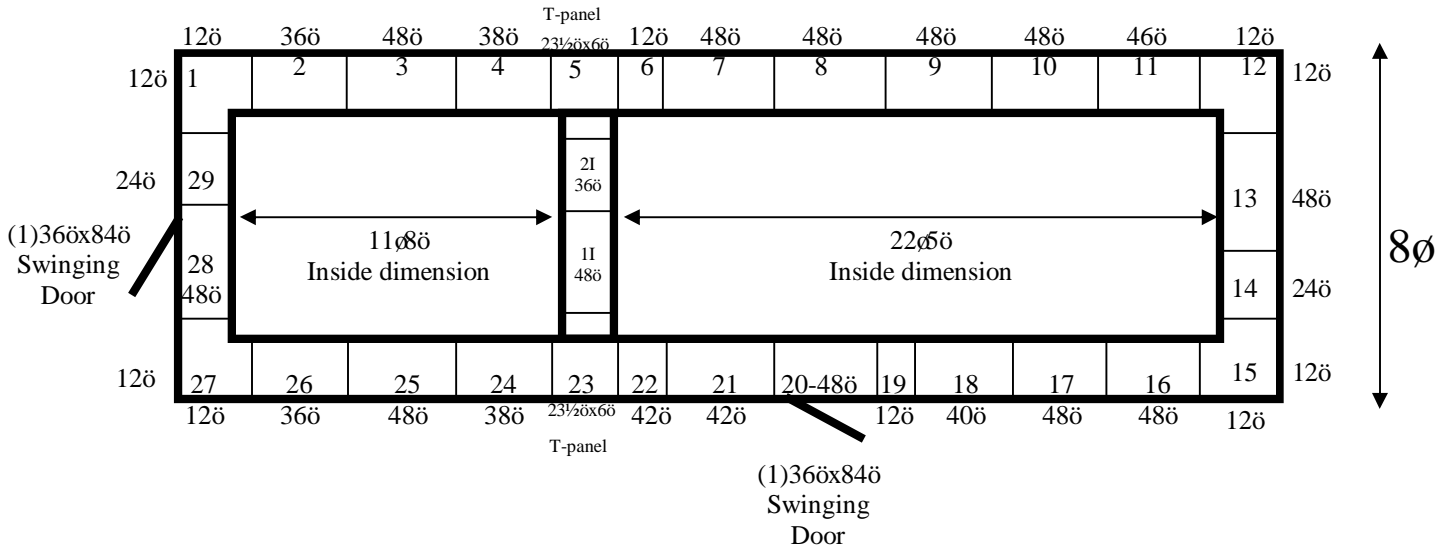

35ø

35ø

**8' x 35' x 10'4" H
Combination Cooler / Freezer
Wall & Ceiling Panels Diagrams**

**19-2015
Brown
Not drawn to scale.**

**8' x 35' x 10'4" H
Combination Cooler / Freezer**

**19-2015
Brown**