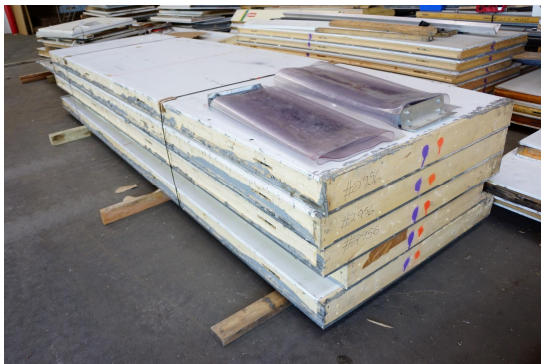

13'11" x 18'10" x 8'5" H
Walk-In Cooler / Freezer
Wall & Ceiling Panels Diagram

35-2015
Orange Purple
Not drawn to scale.

**13'11" x 18'10" x 8'5" H
Walk-In Cooler / Freezer**

**32-2015
Red Purple**