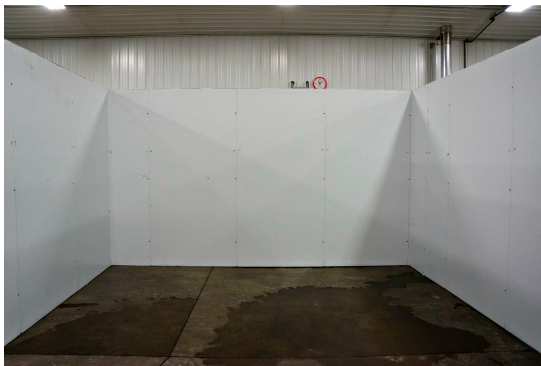

14'6" x 22'6" x 8'5" H
Cooler or Freezer
Wall & Ceiling Panels Diagram

28-15
Orange Red
Not drawn to scale.

**14'6" x 22'6" x 8'5" H
Cooler or Freezer**

**28-15
Orange red**