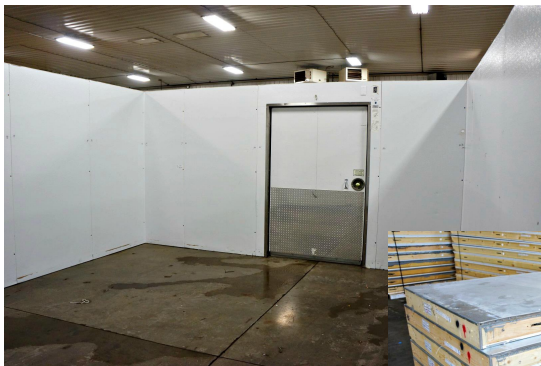

Ceiling lags down.

16'3" x 23'1" x 8'5" H
Cooler or Freezer
Wall & Ceiling Panels Diagram

28-2015
Red/ Black
Not drawn to scale.

**16'3" x 23'1" x 8'5" H
Cooler or Freezer**

**28-2015
Red Black**