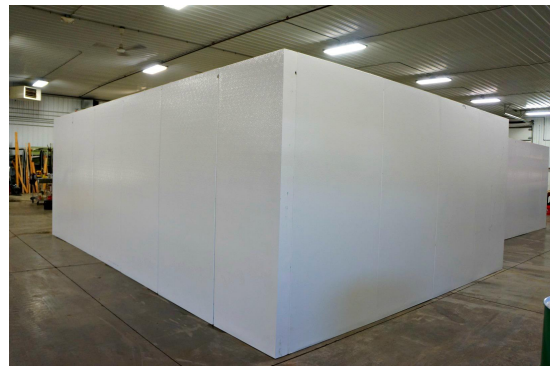

Ceiling lags down.

16'3" x 23'1" x 8'5" H
Cooler or Freezer
Wall & Ceiling Panels Diagram

28-2015
Red/ Black
Not drawn to scale.

**16'3" x 23'1" x 8'5" H
Cooler or Freezer**

**28-2015
Red Black**