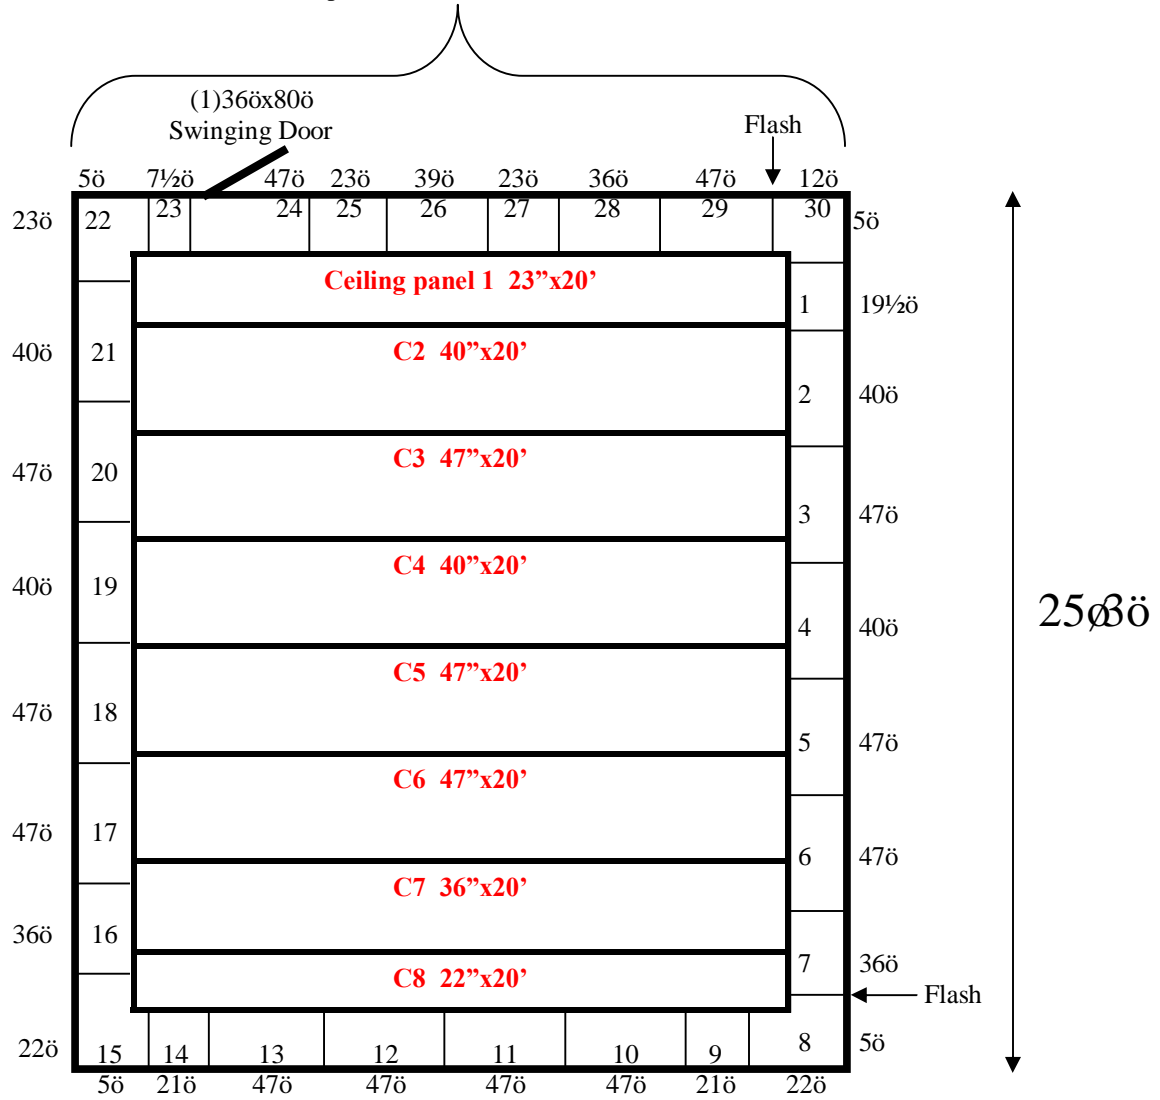

20ø

This wall of panels cams on inside & outside.

20' x 25'3" x 12'5" H  
Cooler with Floor  
Wall & Ceiling Panels Diagram

18-2015  
No color  
Not drawn to scale.

20ø

(1)36øx80ø  
Swinging Door

Floor panel 1 23"x10'	F9 23"x10'
F2 40"x10'	F10 40"x10'
F3 47"x10'	F11 47"x10'
F4 40"x10'	F12 40"x10'
F5 47"x10'	F13 47"x10'
F6 47"x10'	F14 47"x10'
F7 36"x10'	F15 36"x10'
F8 22"x10'	F16 22"x10'

25øö

Notes:  
Floor is 2ø thick

20' x 25'3" x 12'5" H  
Cooler with Floor  
Wall & Ceiling Panels Diagram

18-2015  
No color  
Not drawn to scale.

**20' x 25'3" x 12'5" H  
Cooler with Floor**

**18-2015  
No color**

**20' x 25'3" x 12'5" H  
Cooler with Floor**

**18-2015  
No color**