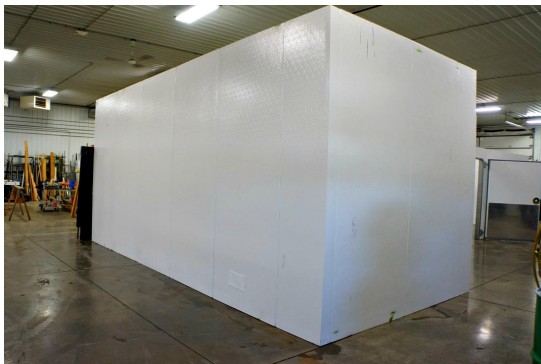

**9'10" x 22'2" x 10'5" H
Cooler or Freezer
Wall & Ceiling Panels Diagram**

**2-2015
Green Blue
Not drawn to scale.**

**9'10" x 22'2" x 10'5" H
Cooler or Freezer**

**2-2015
Green Blue**