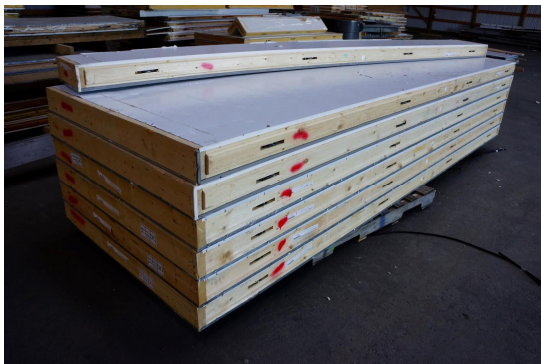

Notes:
Panels #18 & #19, and #22 & #1 need to be flashed together.

12'10" x 24'9" x 8'5" H
Cooler or Freezer
Wall & Ceiling Panels Diagram

12-2015
Red
Not drawn to scale.

12'10" x 24'9" x 8'5" H
Cooler or Freezer