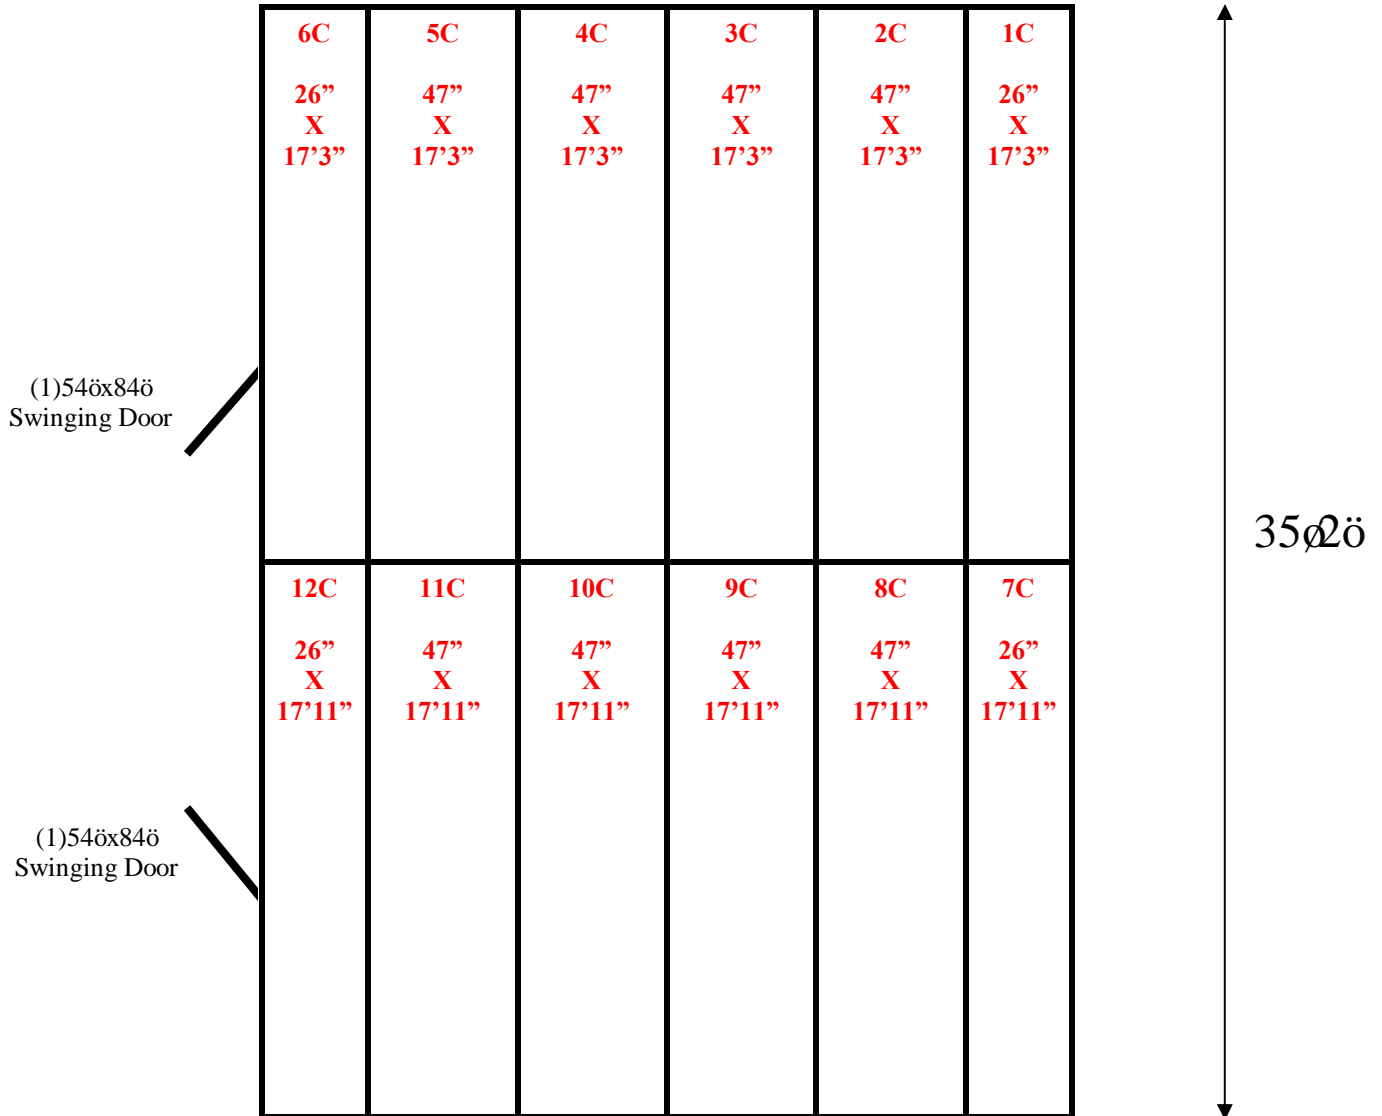

20ø

**20' x 35'2" x 8'5" H
Combination Cooler / Freezer
Wall Panels Diagram**

**3-2015
Blue
Not drawn to scale.**

20ø

20' x 35'2" x 8'5" H
Combination Cooler / Freezer
Ceiling Panels Diagram

3-2015
Blue
Not drawn to scale.

**20' x 35'2" x 8'5" H
Combination Cooler / Freezer**

**3-2015
Blue**

**20' x 35'2" x 8'5" H
Combination Cooler / Freezer**

**3-2015
Blue**