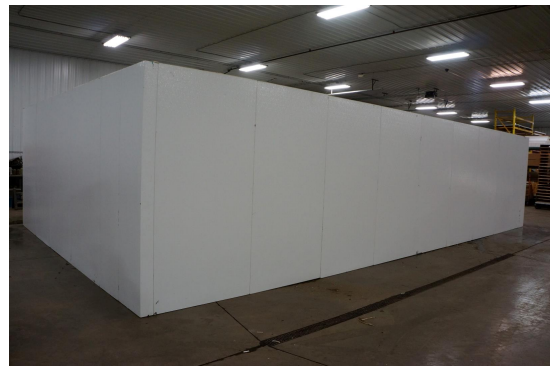

20ø

**20' x 35'2" x 8'5" H
Combination Cooler / Freezer
Wall Panels Diagram**

**3-2015
Blue
Not drawn to scale.**

20ø

20' x 35'2" x 8'5" H
Combination Cooler / Freezer
Ceiling Panels Diagram

3-2015
Blue
Not drawn to scale.

**20' x 35'2" x 8'5" H
Combination Cooler / Freezer**

**3-2015
Blue**

**20' x 35'2" x 8'5" H
Combination Cooler / Freezer**

**3-2015
Blue**