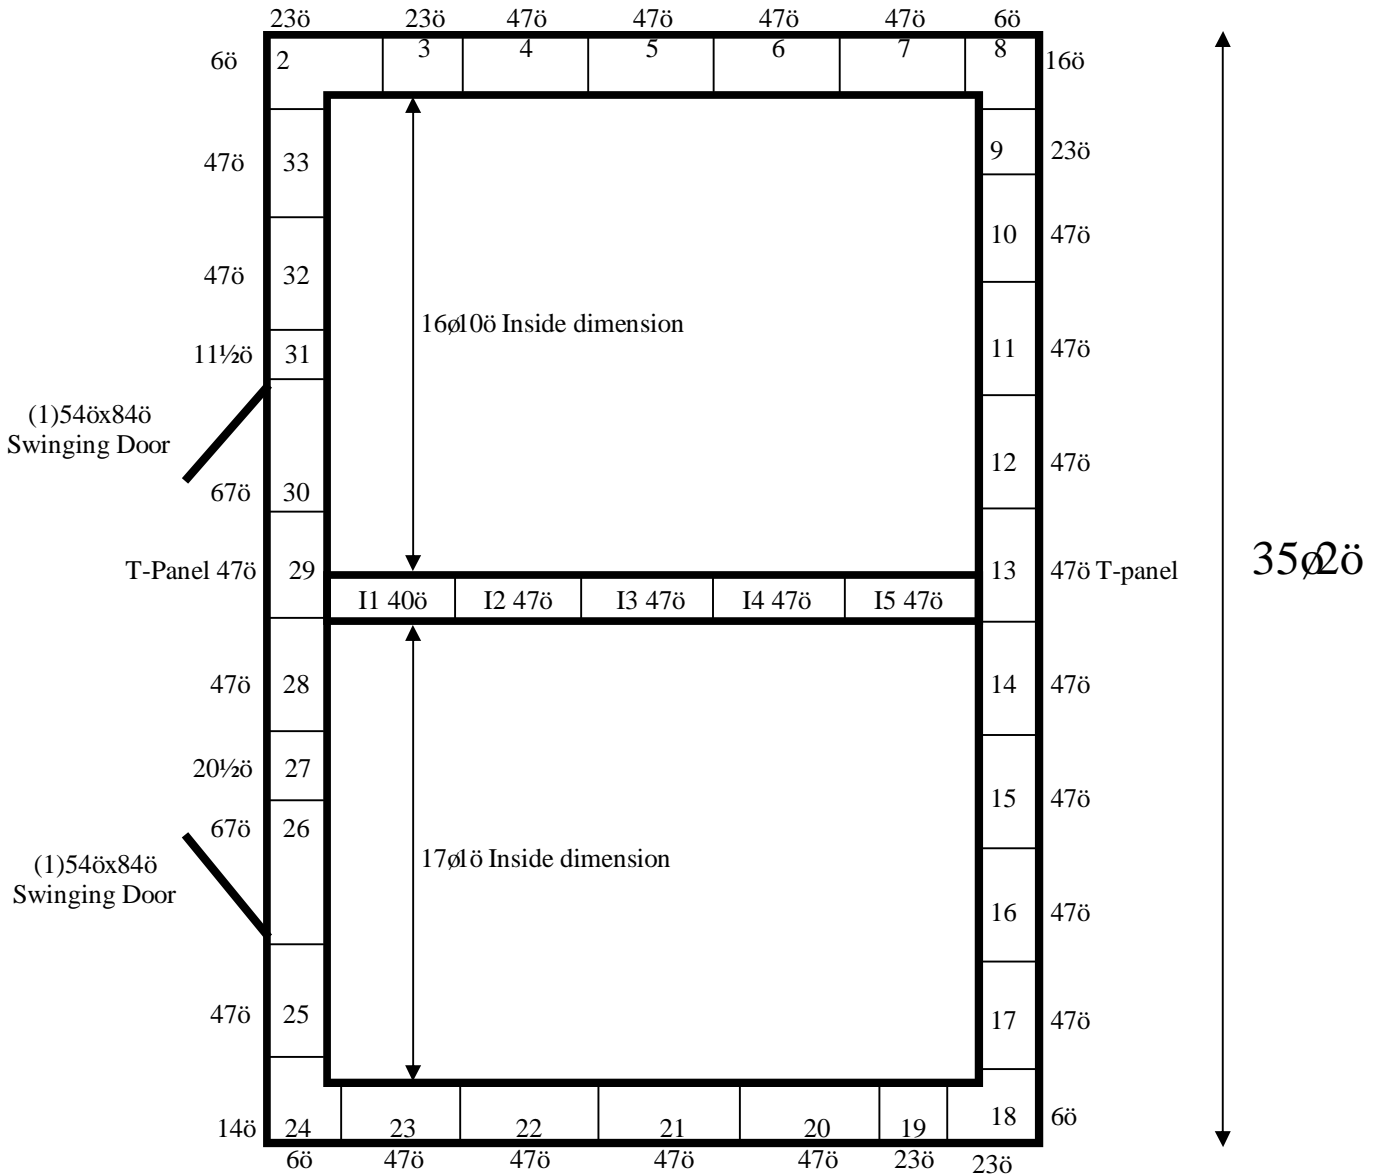

20ø

**20' x 35'2" x 8'5" H
Combination Cooler / Freezer
Wall Panels Diagram**

**3-2015
Blue
Not drawn to scale.**

20ø

20' x 35'2" x 8'5" H
Combination Cooler / Freezer
Ceiling Panels Diagram

3-2015
Blue
Not drawn to scale.

**20' x 35'2" x 8'5" H
Combination Cooler / Freezer**

**3-2015
Blue**

**20' x 35'2" x 8'5" H
Combination Cooler / Freezer**

**3-2015
Blue**