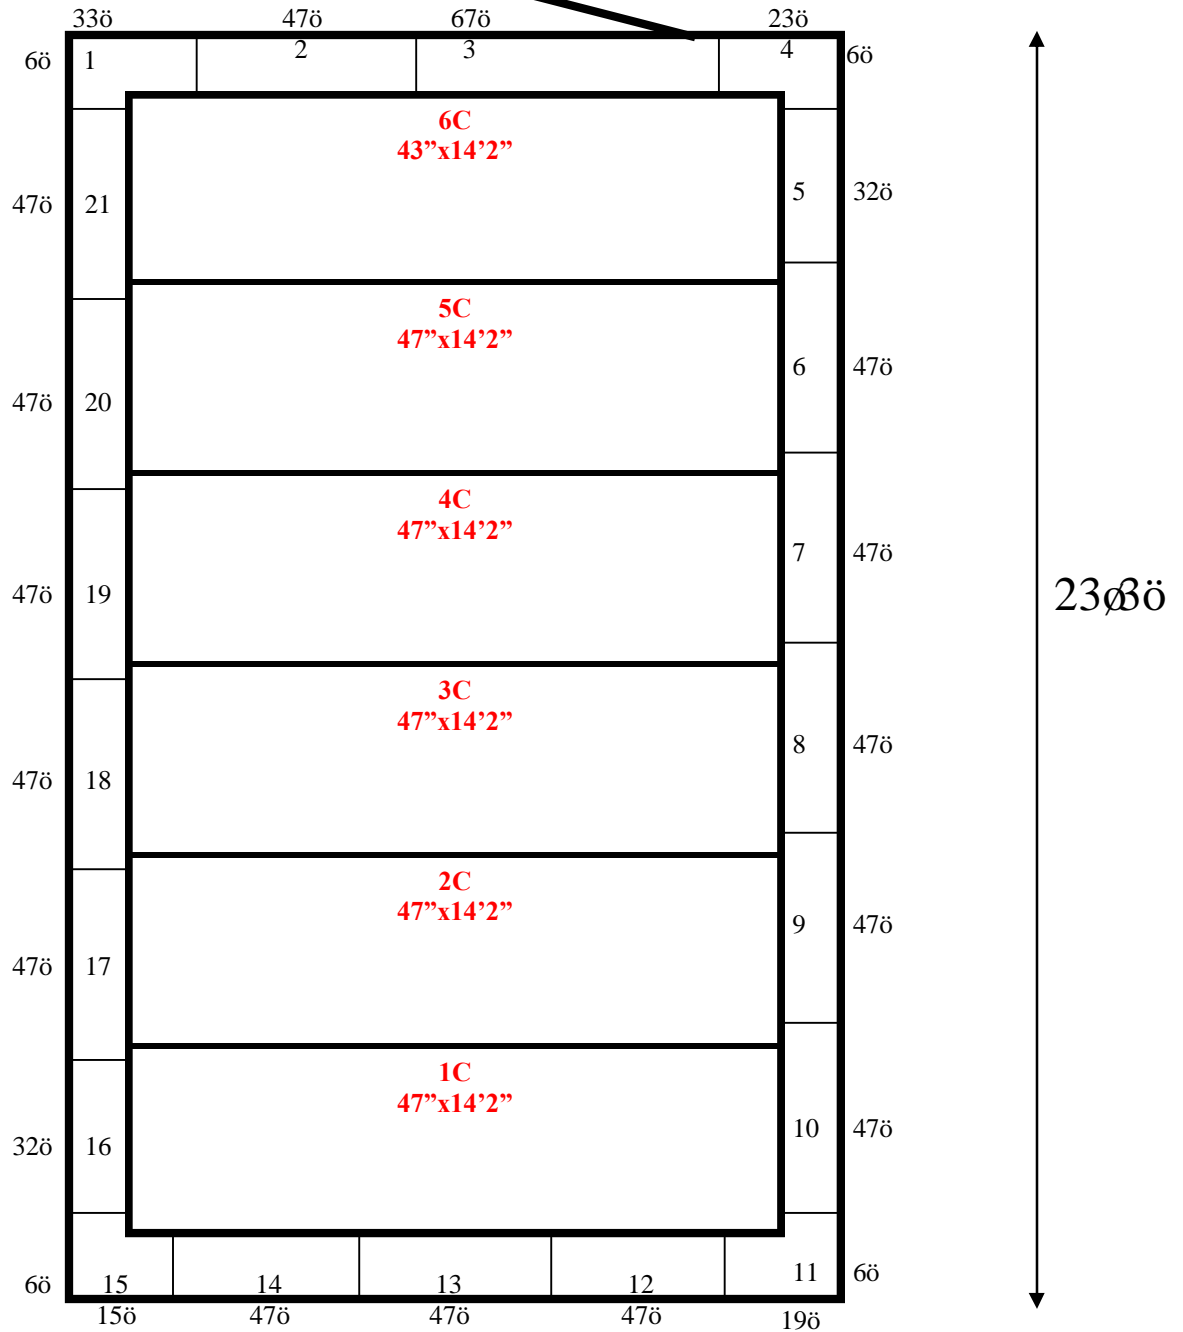

14øö

(1)54öx84ö
Swinging Door

Ceiling lags down.

14'2" x 23'3" x 10'5" H
Cooler or Freezer
Wall & Ceiling Panels Diagram

3-2015
Gray
Not drawn to scale.

**14'2" x 23'3" x 10'5" H
Cooler or Freezer**

**3-2015
Gray**