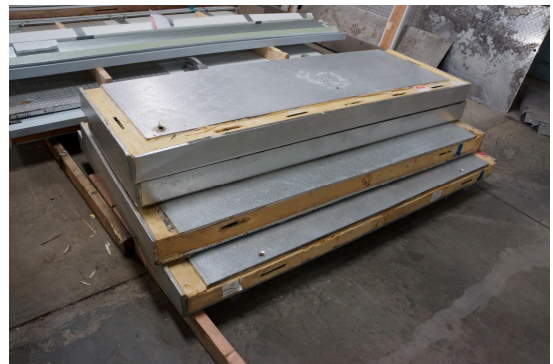

Ceiling & Floor panels layout the same.

5'10" x 10'7" x 8'6" H
Freezer with Floor
Wall, Ceiling & Floor Panels Diagram

178-14
Blue
Not drawn to scale.

**5'10" x 10'7" x 8'6" H
Freezer with Floor**

**178-2014
Blue**