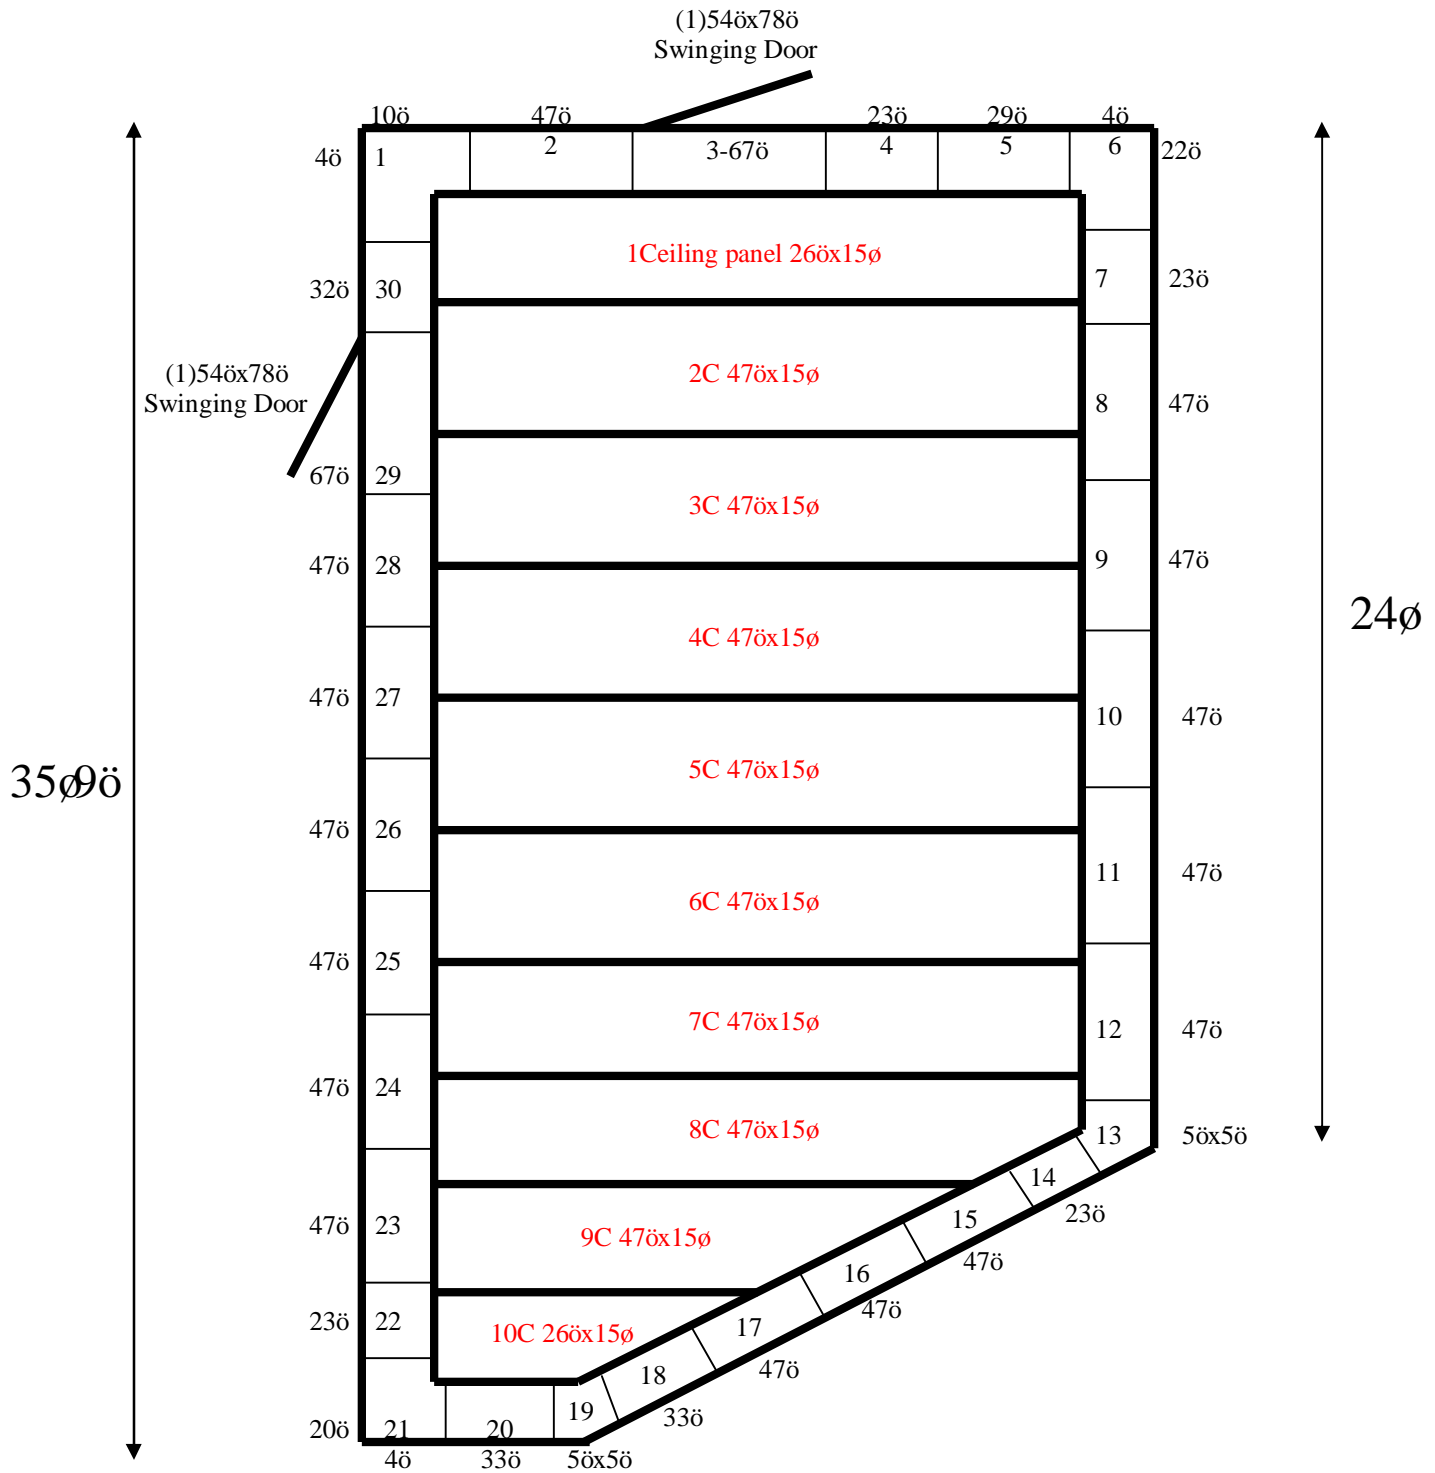

15ø

Ceiling lags down.

15' x 35'9" x 9'6" H
Cooler or Freezer
Wall & Ceiling Panels Diagram

162-14
Blue
Not drawn to scale.

**15' x 35'9" x 9'6" H
Cooler or Freezer**

**162-2014
Blue**

15' x 35'9" x 9'6" H
Cooler or Freezer

162-2014
Blue