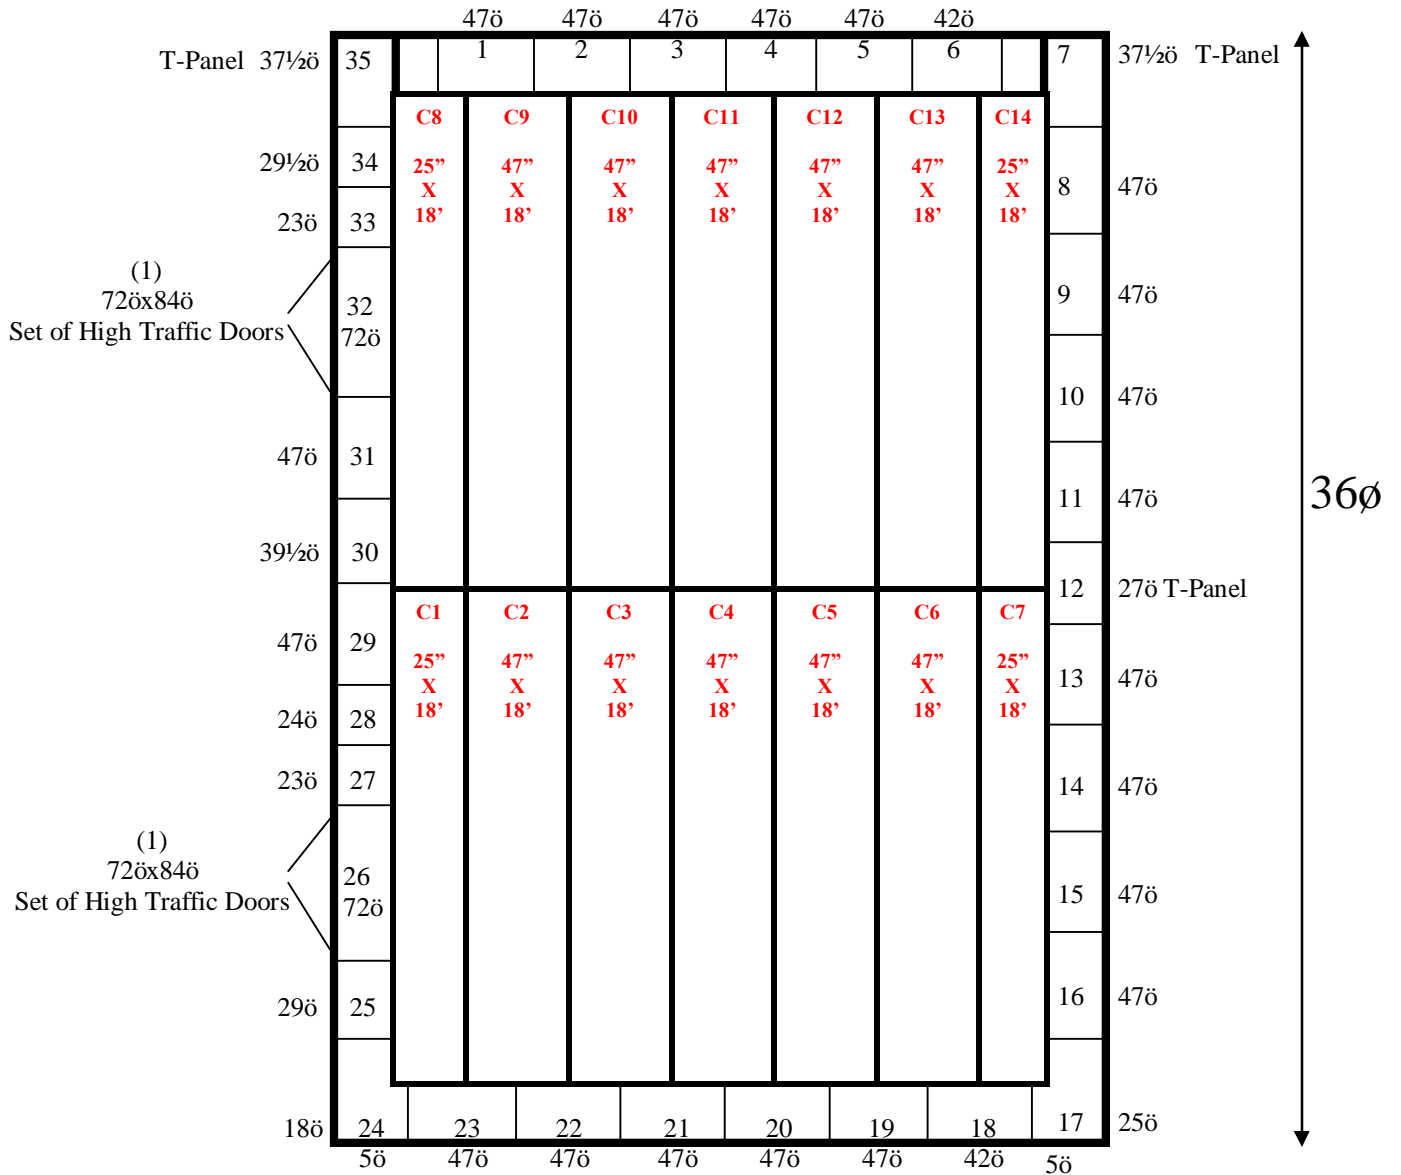

24ø

Notes:  
 (3) piece frames: wall panels #25, 26, 27 and #31, 32, 33.  
 Ceiling lag bolts down to walls.

**24' x 36' x 10' H  
 Cooler or Freezer  
 Wall & Ceiling Panels Diagram**

**160-14  
 Red Black  
 Not drawn to scale.**

**24' x 36' x 10' H  
Cooler or Freezer**

**160-2014  
Red Black**

**24' x 36' x 10' H  
Cooler or Freezer**

**160-2014  
Red Black**