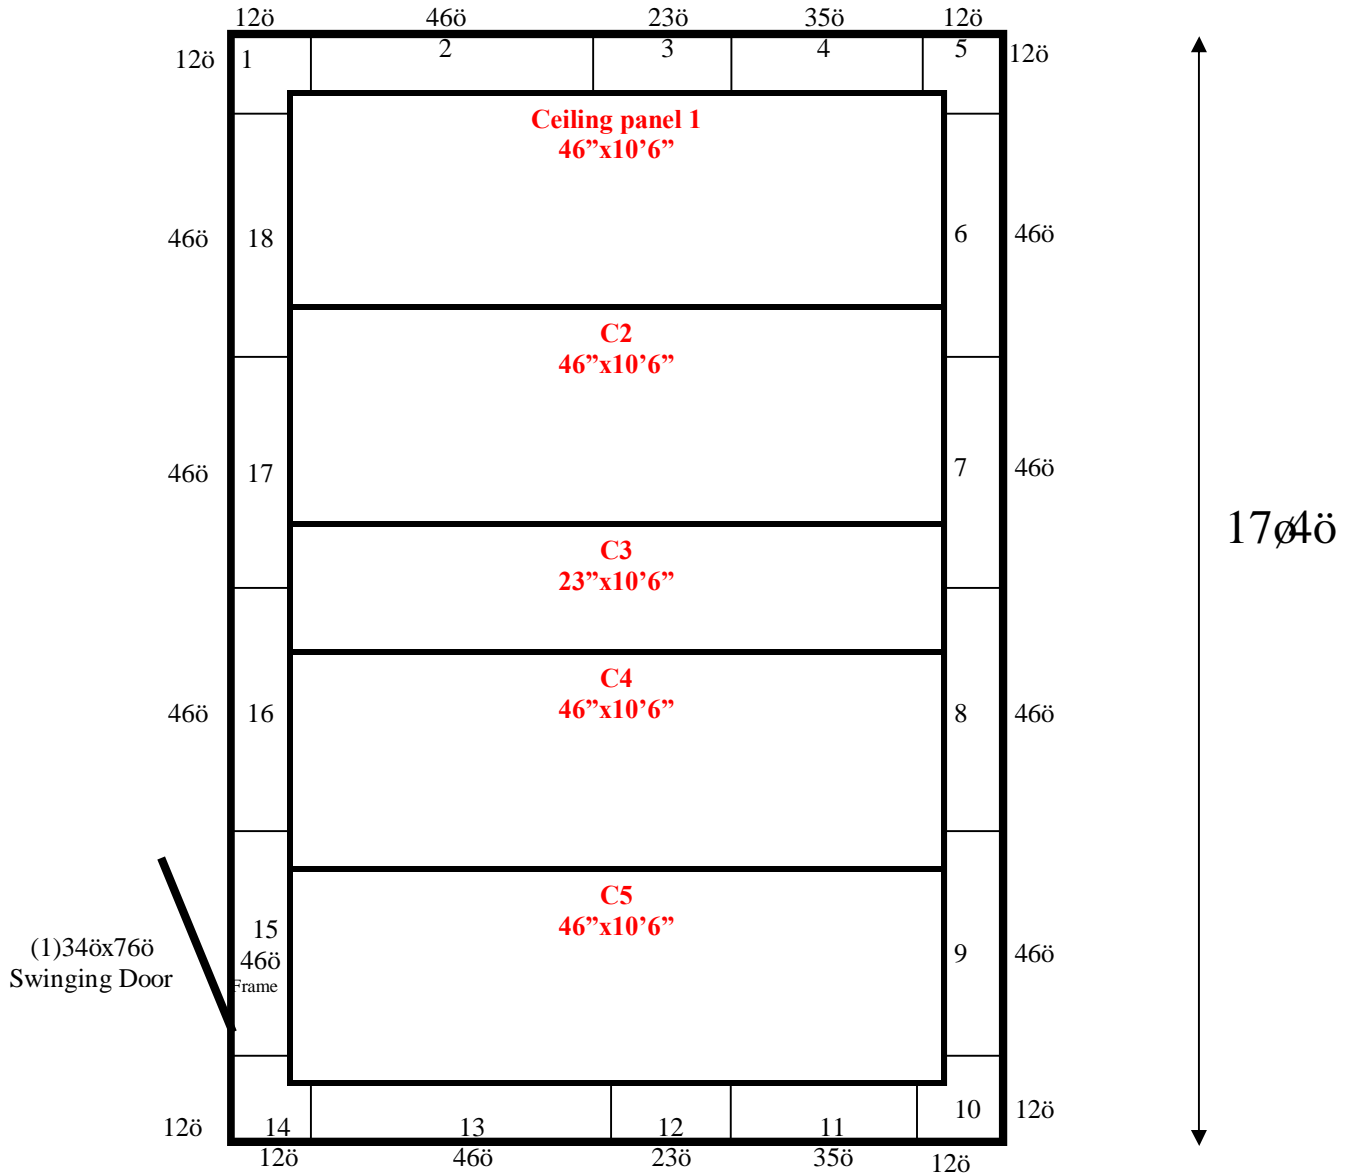

10'6"

10'6" x 17'4" x 7'2" H  
Cooler or Freezer  
Wall & Ceiling Panels Diagram

144-14  
Red  
Not drawn to scale.

**10'6" x 17'4" x 7'2" H  
Cooler or Freezer**

**144-2014  
Red**