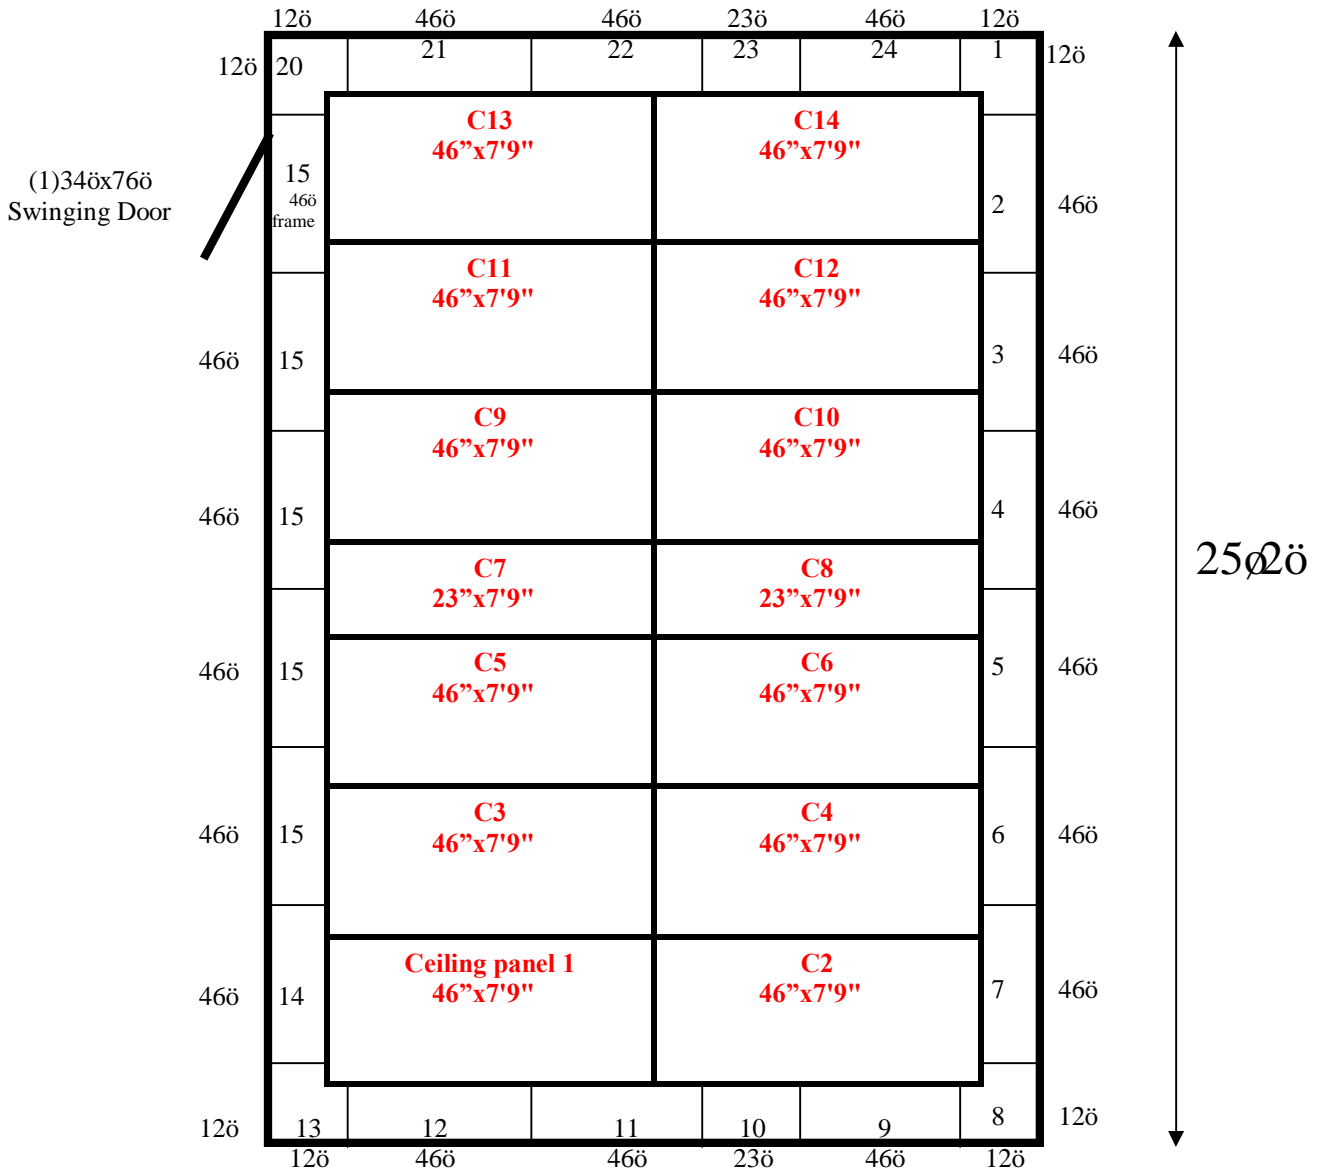

15ø6ö

Ceiling support: hangars

**15'6" x 25'2" x 7'2" H**  
**Cooler or Freezer**  
**Wall & Ceiling Panels Diagram**

**144-14**  
**Orange**  
**Not drawn to scale.**

**15'6" x 25'2" x 7'2" H  
Cooler or Freezer**

**144-2014  
Orange**