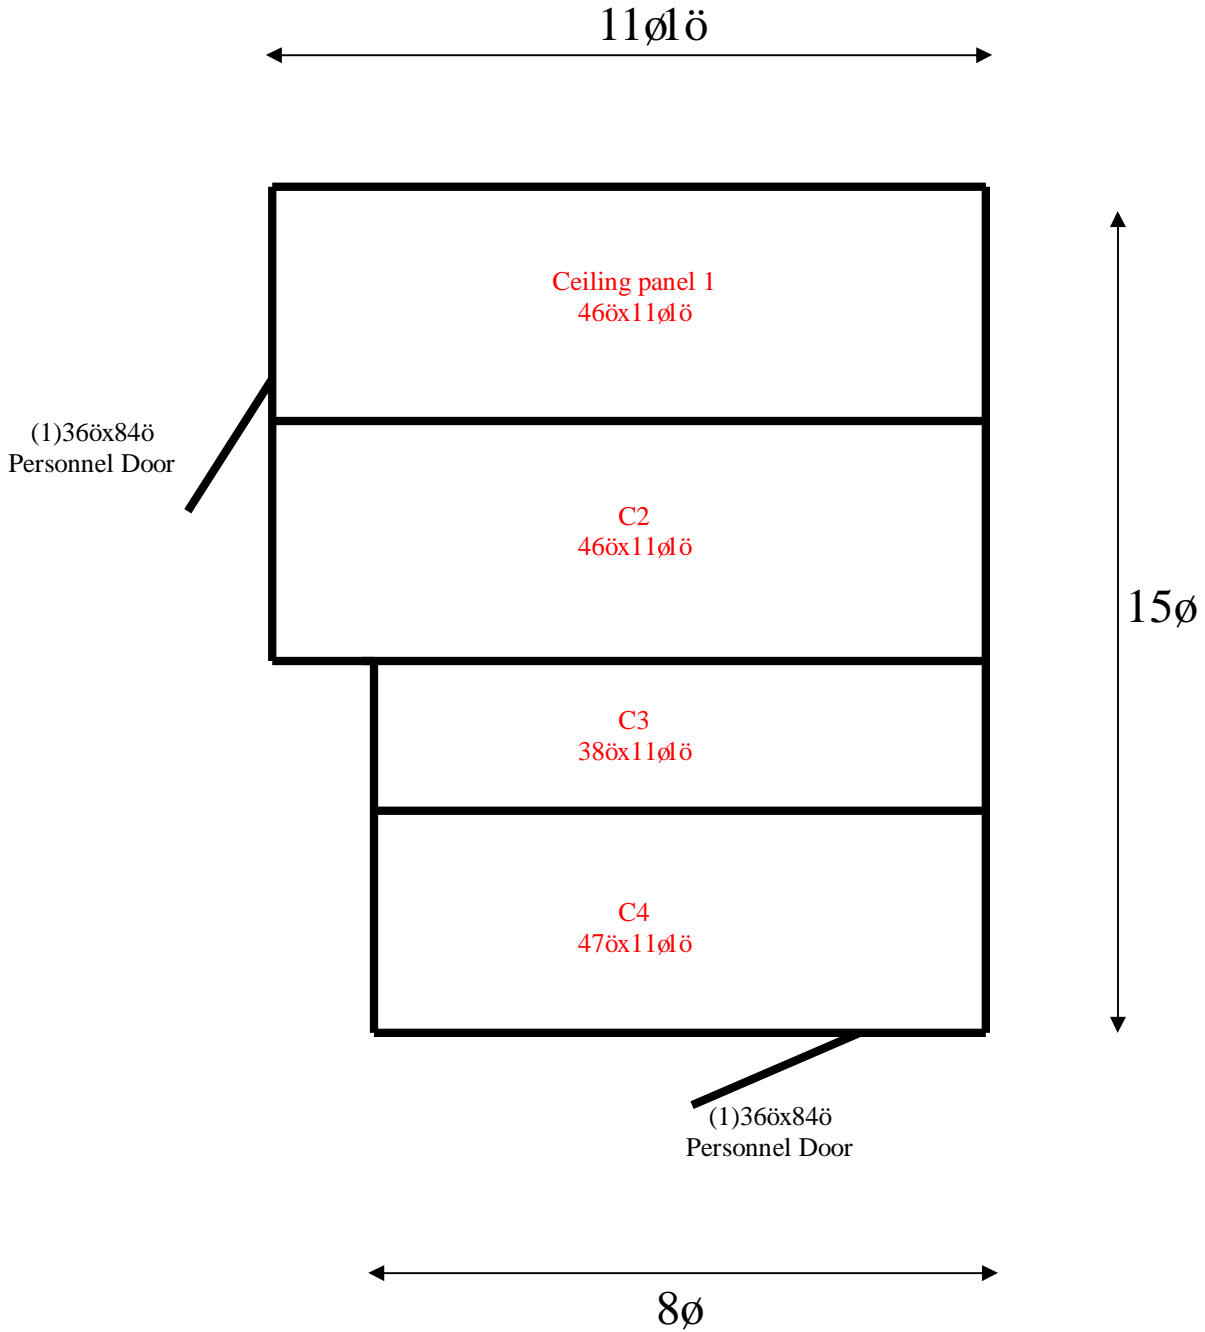

**11'1" x 15' x 9'11" H
Combination Cooler / Freezer
Wall Panels Diagram**

**173-14
Gray
Not drawn to scale.**

11'1" x 15' x 9'11" H
Combination Cooler / Freezer
Ceiling Panels Diagram

173-14
Gray
Not drawn to scale.

**11'1" x 15' x 9'11" H
Combination Cooler / Freezer**

**173-2014
Gray**