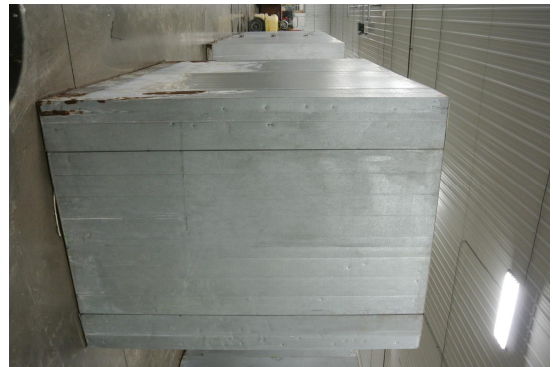

5'10" x 9'8" x 8'2" H
Cooler or Freezer
Wall & Ceiling Panels Diagram

172-14
Green
Not drawn to scale.

**5'10" x 9'8" x 8'2" H
Cooler or Freezer**

**172-14
Green**