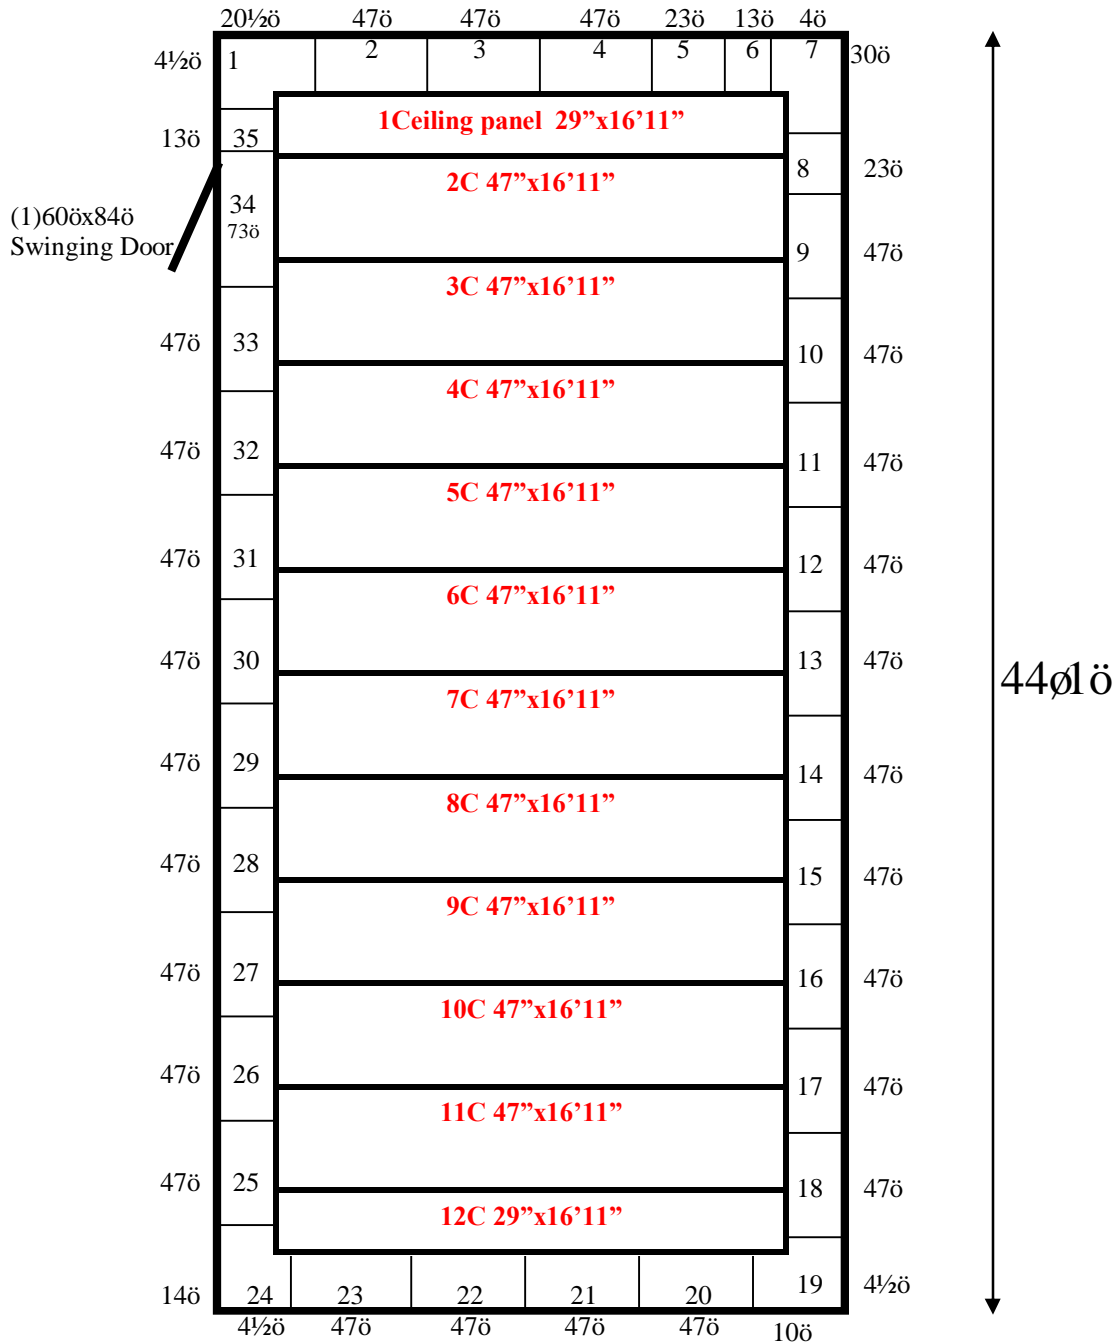

16ø1ö

16'11" x 44'1" x 8'4" H
Cooler or Freezer
Wall & Ceiling Panels Diagram

171-14
Orange Black
Not drawn to scale.

**16'11" x 44'1" x 8'4" H
Cooler or Freezer**

**171-2014
Orange Black**