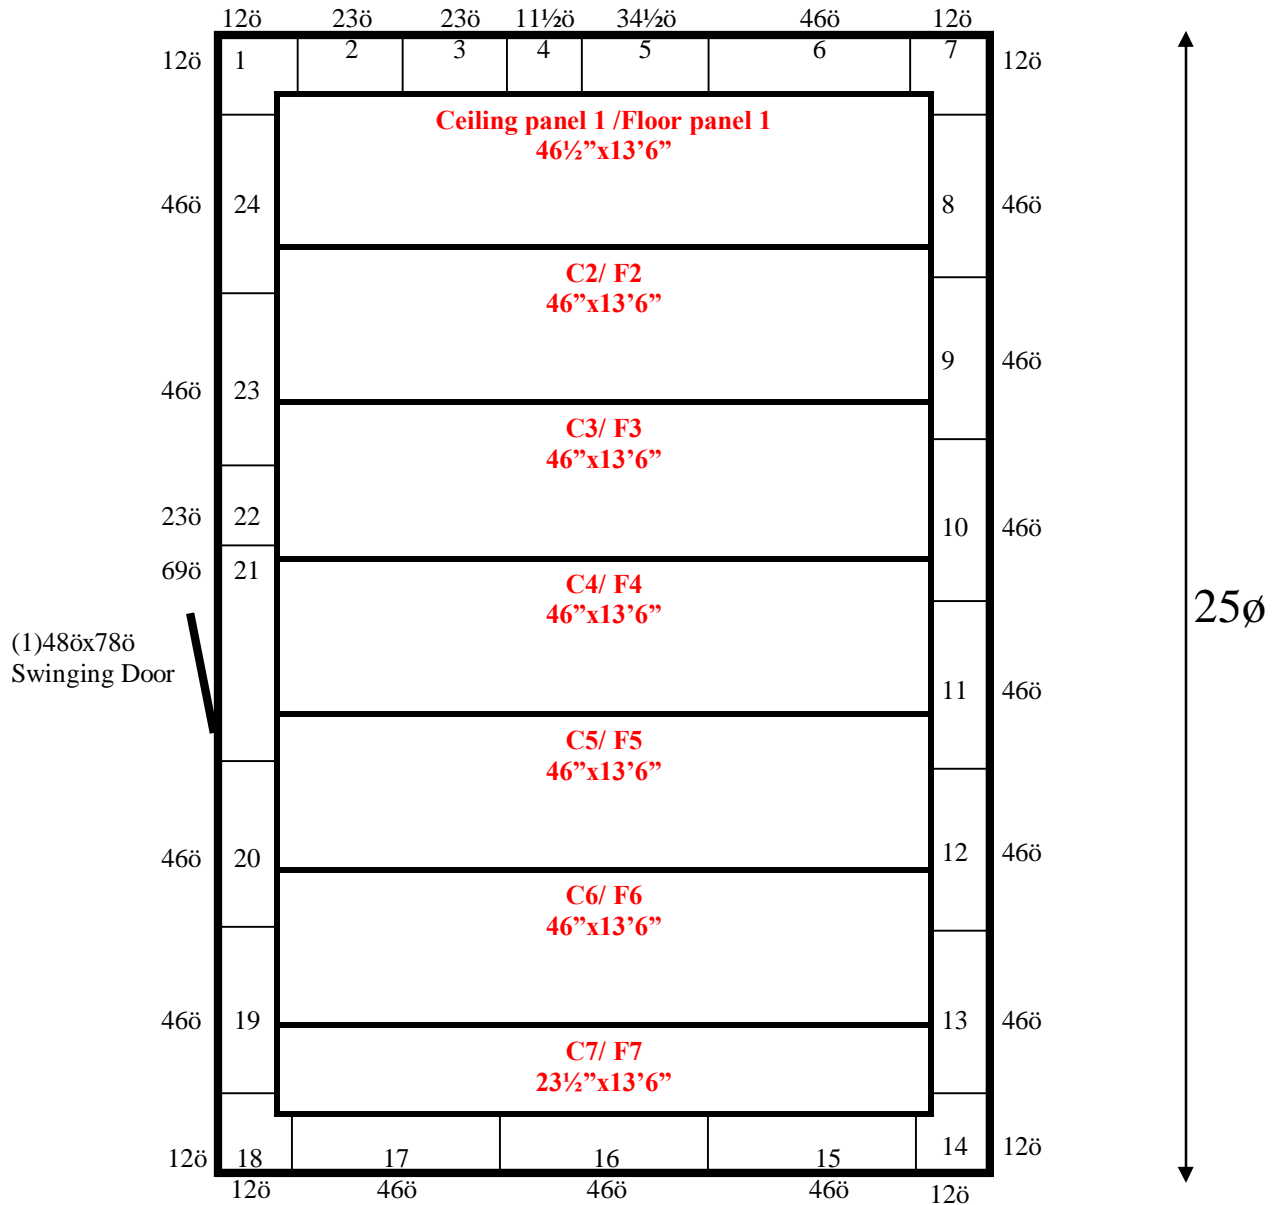

13øö

Notes:  
Ceiling & Floor panels layout the same.

**13'6" x 25' x 8'6" H**  
**Freezer with Floor**  
**Wall, Ceiling & Floor Panels Diagram**

**172-14**  
**Pink**  
**Not drawn to scale.**

**13'6" x 25' x 8'6" H  
Freezer with Floor**

**172-2014  
Pink**