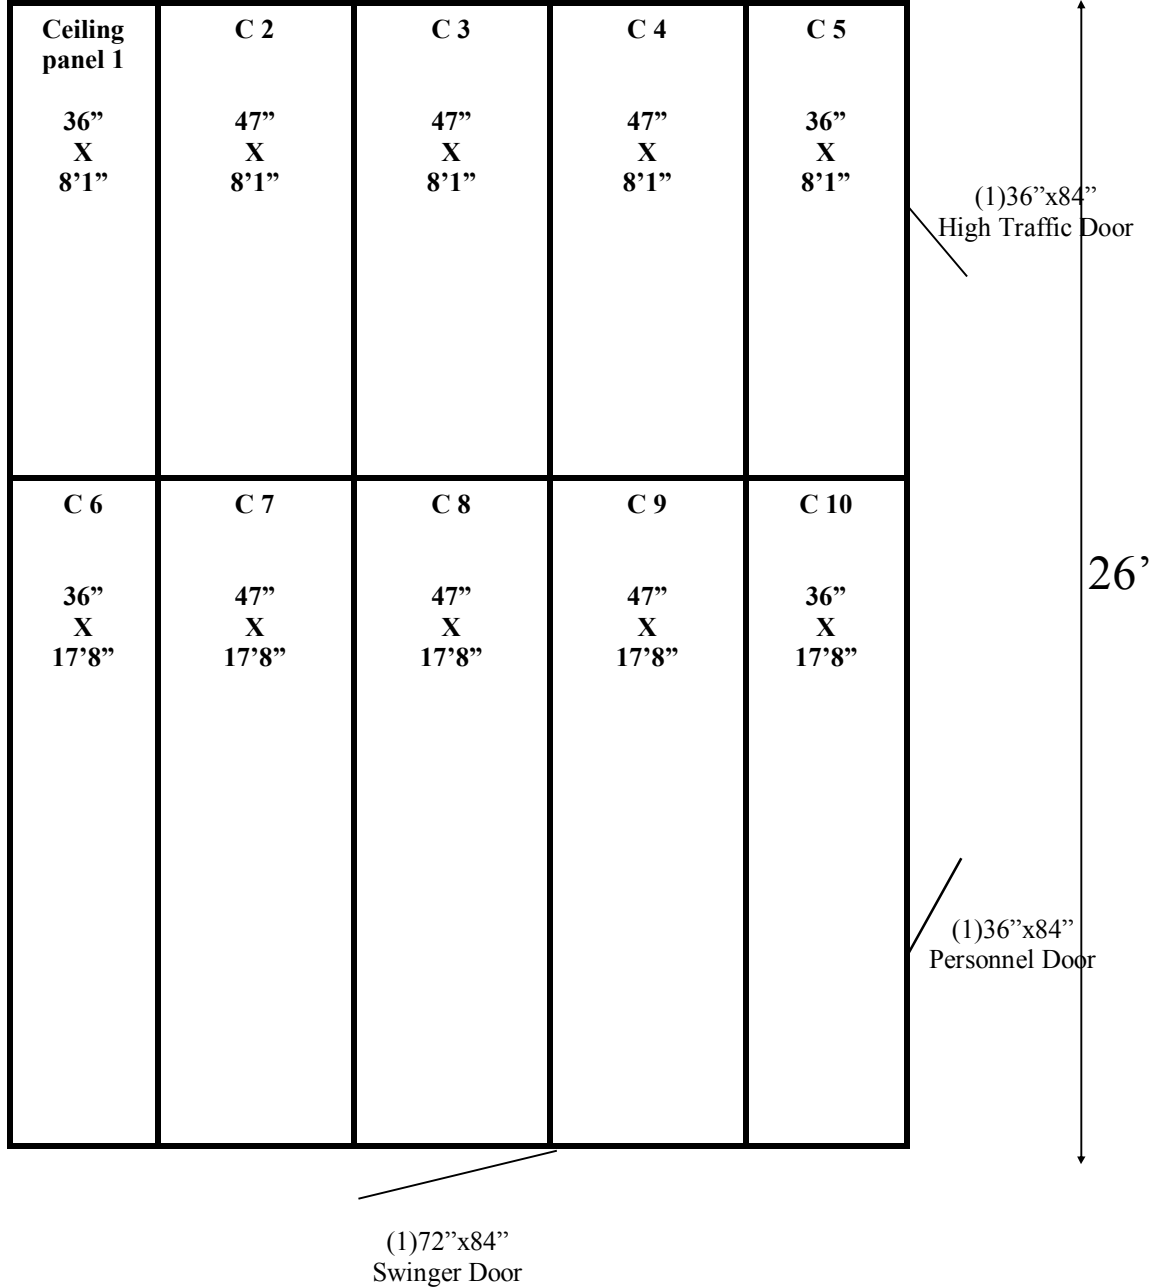

**18' x 26' x 10' H
Cooler or Freezer
Wall Panels Diagram**

**159-14
Blue
Not drawn to scale.**

18'

**18' x 26' x 10' H
Cooler or Freezer
Ceiling Panels Diagram**

**159-14
Blue
Not drawn to scale.**

**18' x 26' x 10' H
Cooler or Freezer**

**159-2014
Blue**