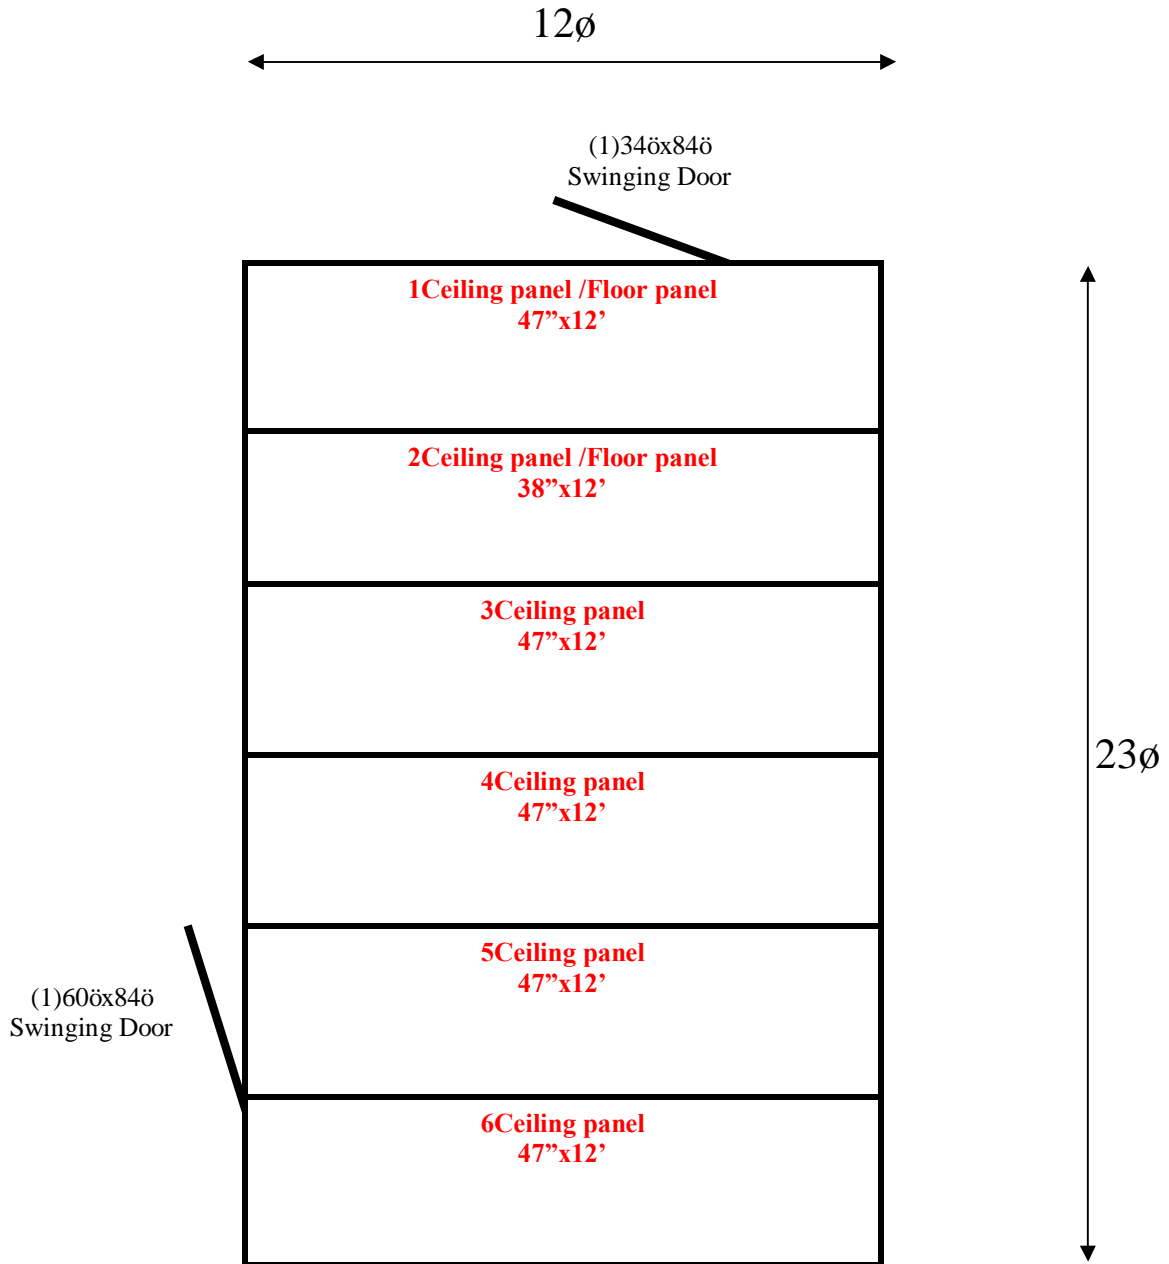

**12' x 23' x 9'11" H  
Combo Cooler / Freezer  
Wall Panels Diagram**

**173-14  
Blue  
Not drawn to scale.**

12' x 23' x 9'11" H  
Combo Cooler / Freezer  
Ceiling Panels Diagram (with 2 Floor Panels)

173-14  
Blue  
Not drawn to scale.

**12' x 23' x 9'11" H  
Combo Cooler / Freezer**

**173-2014  
Blue**