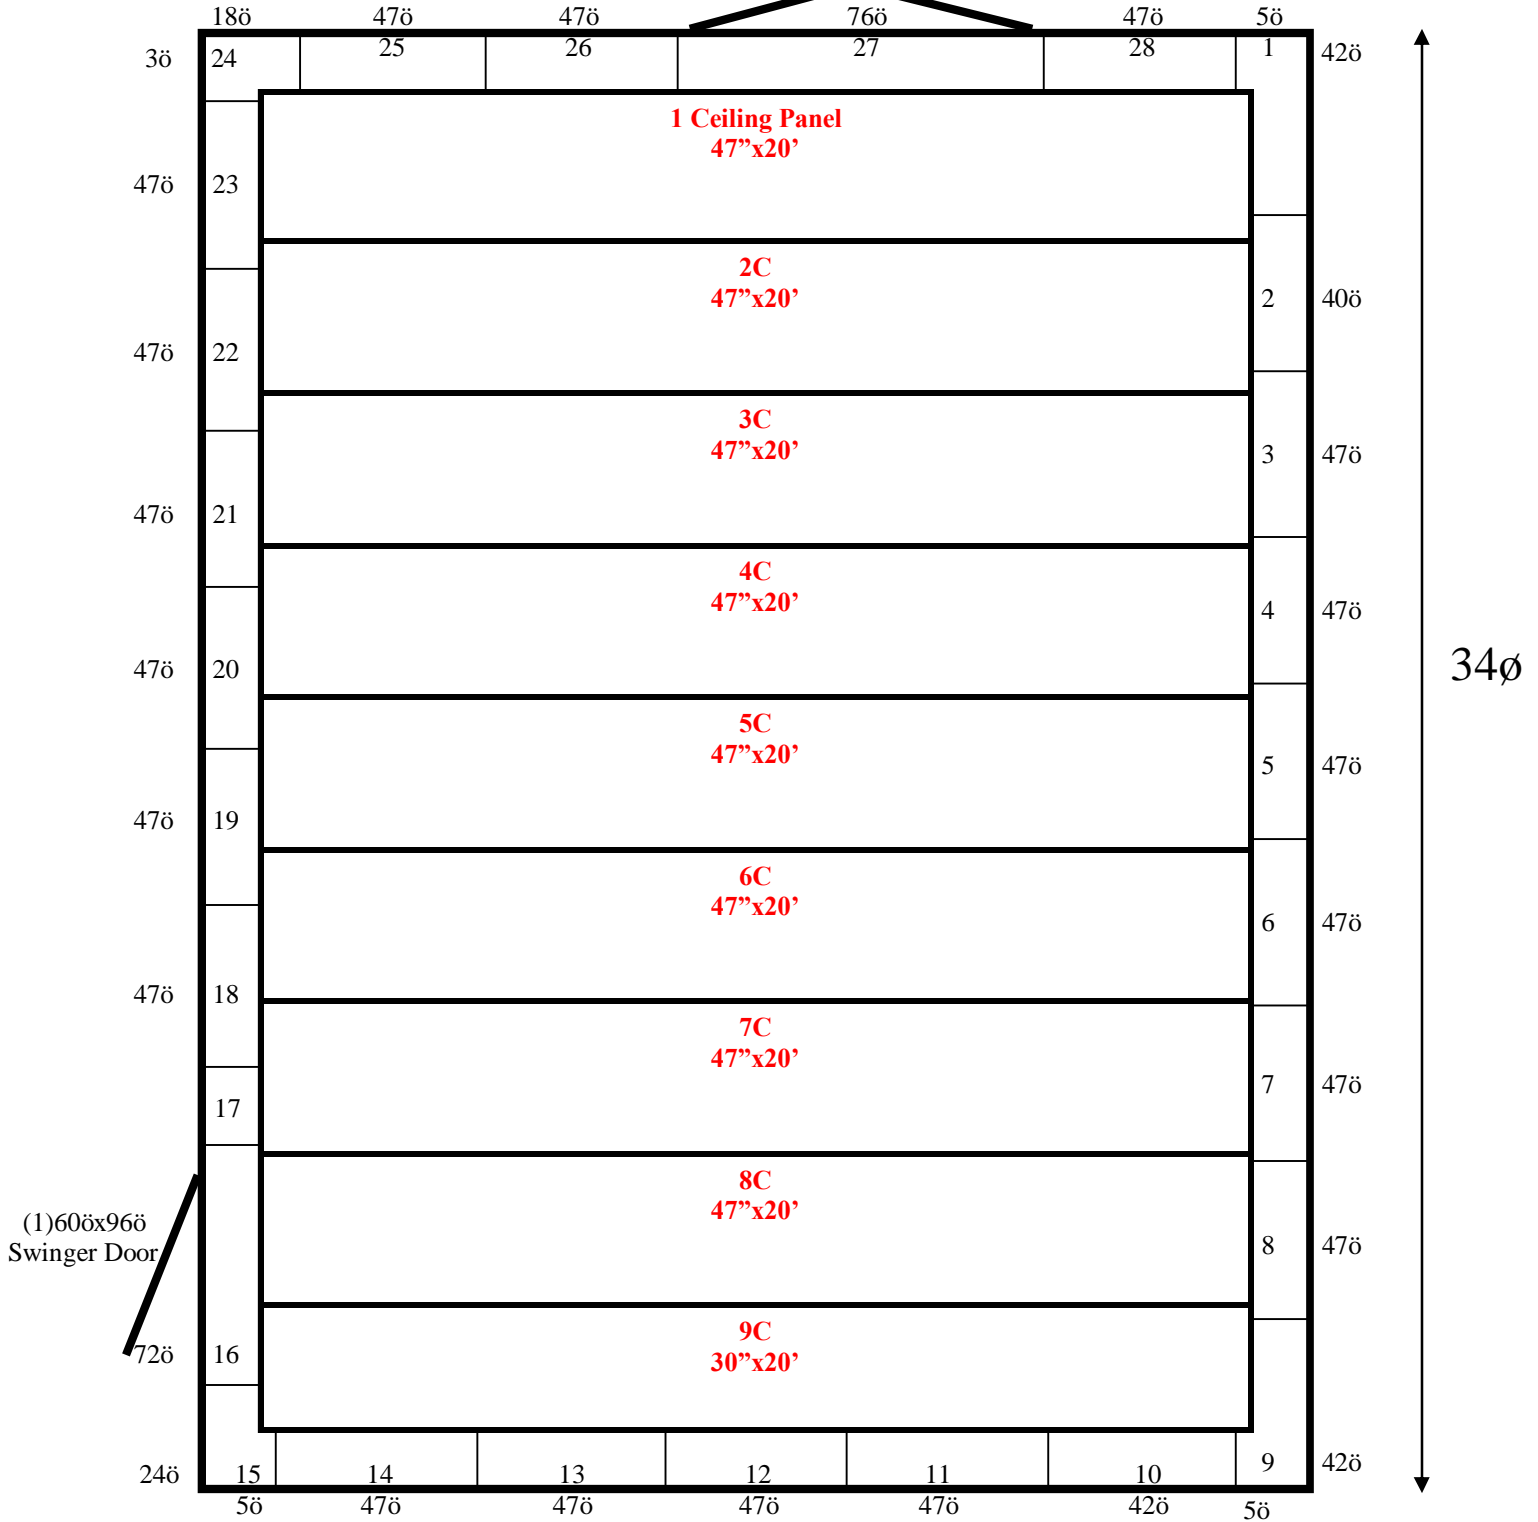

20ø

(1)72øx96ø
Set of High
Traffic Doors

20' x 34' x 9'11" H
Cooler or Freezer
Wall & Ceiling Panels Diagram

173-14
Orange
Not drawn to scale.

**20' x 34' x 9'11" H
Cooler or Freezer**

**173-2014
Orange**

**20' x 34' x 9'11" H
Cooler or Freezer**

**173-2014
Orange**