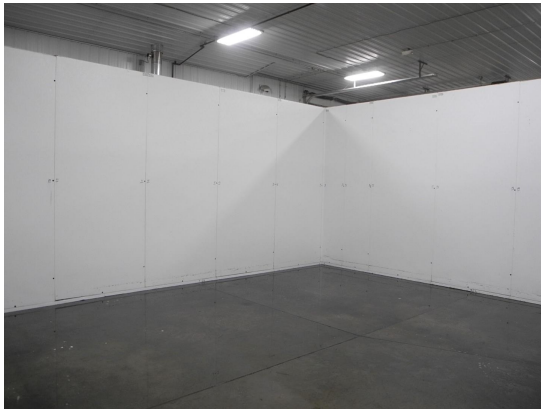

Ceiling lags down.

**19'7" x 26' x 10' H  
Cooler or Freezer  
Wall & Ceiling Panels Diagram**

**137-2014  
Brown  
Not drawn to scale.**

**19'7" x 26' x 10' H  
Cooler or Freezer**

**137-2014  
Brown**