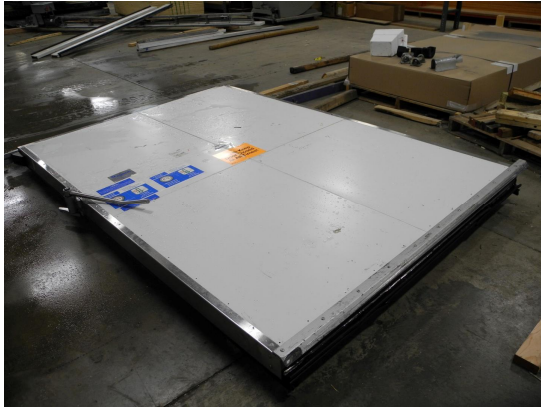

**16' x 42' x 14' H  
Cooler or Freezer  
Wall Panels Diagram**

**152-2014  
No color  
Not drawn to scale.**

16ø

(1)6øx9ø  
Sliding Door Track sticks out from box 3ø

30A 23ø
30B 32ø

16' x 42' x 14' H  
Cooler or Freezer  
Ceiling Panels Diagram

152-2014  
No color  
Not drawn to scale.

16' x 42' x 14' H  
Cooler or Freezer

152-2014  
No color

**16' x 42' x 14' H  
Cooler or Freezer**

**152-2014  
No color**