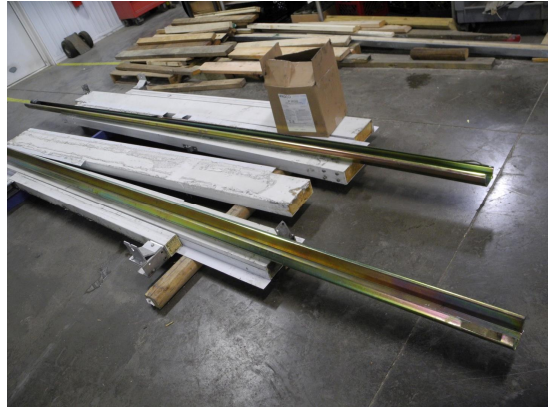

**16' x 42' x 14' H  
Cooler or Freezer  
Wall Panels Diagram**

**152-2014  
No color  
Not drawn to scale.**

16ø

(1)6øx9ø  
Sliding Door Track sticks out from box 3ø

30A 23ø
30B 32ø

16' x 42' x 14' H  
Cooler or Freezer  
Ceiling Panels Diagram

152-2014  
No color  
Not drawn to scale.

16' x 42' x 14' H  
Cooler or Freezer

152-2014  
No color

**16' x 42' x 14' H  
Cooler or Freezer**

**152-2014  
No color**