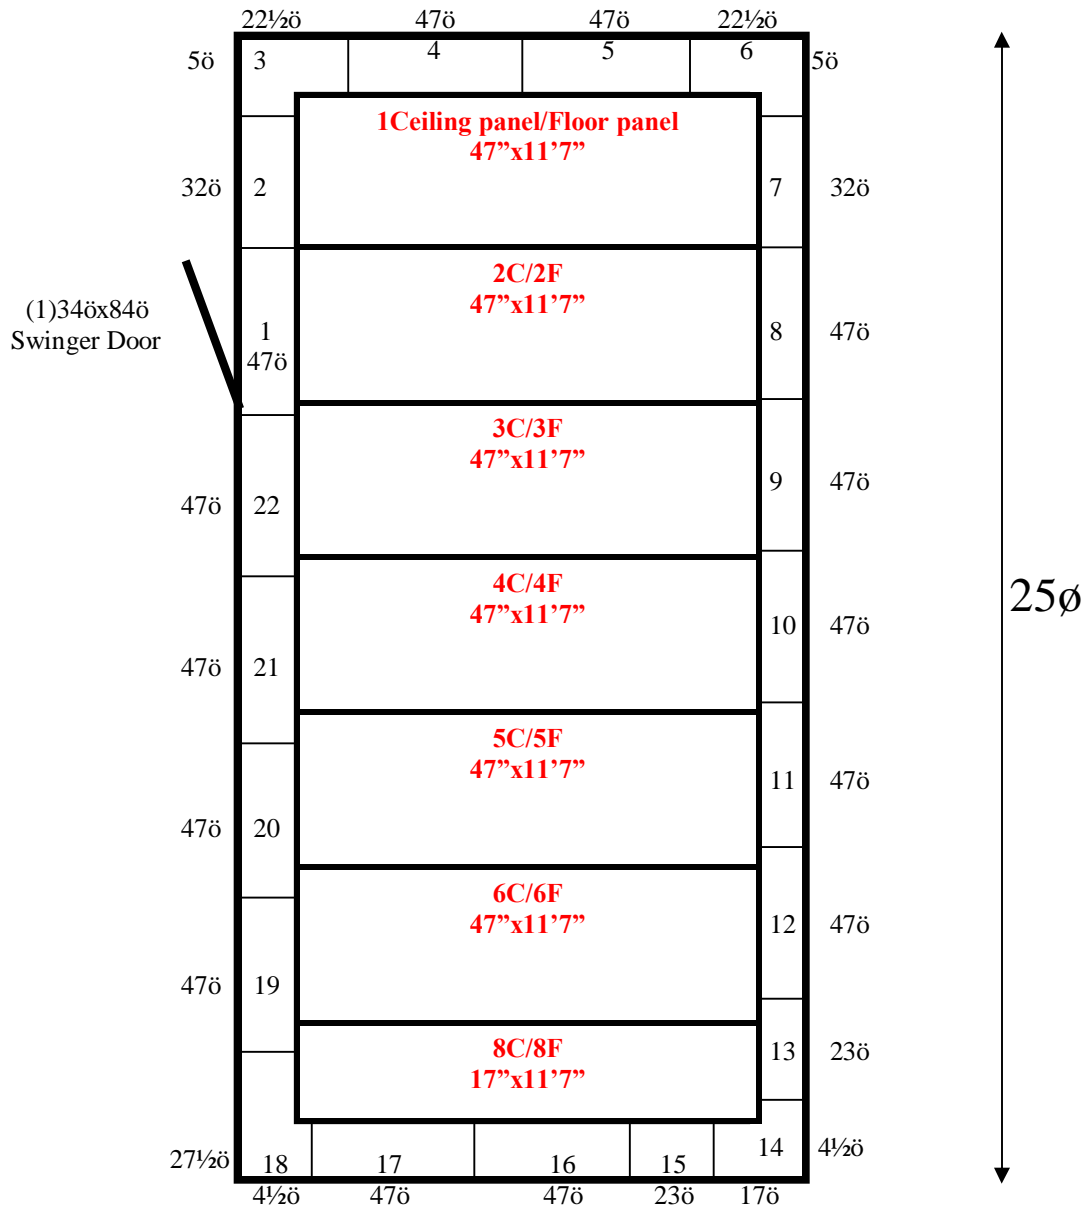

11ø7ö

*Ceiling & Floor panels layout the same.*

**11'7" x 25' x 8'9" H  
Freezer with Floor  
Wall, Ceiling & Floor Panels Diagram**

**170-2014  
Blue  
Not drawn to scale.**

**11'7" x 25' x 8'9" H  
Freezer with Floor**

**170-2014  
Blue**