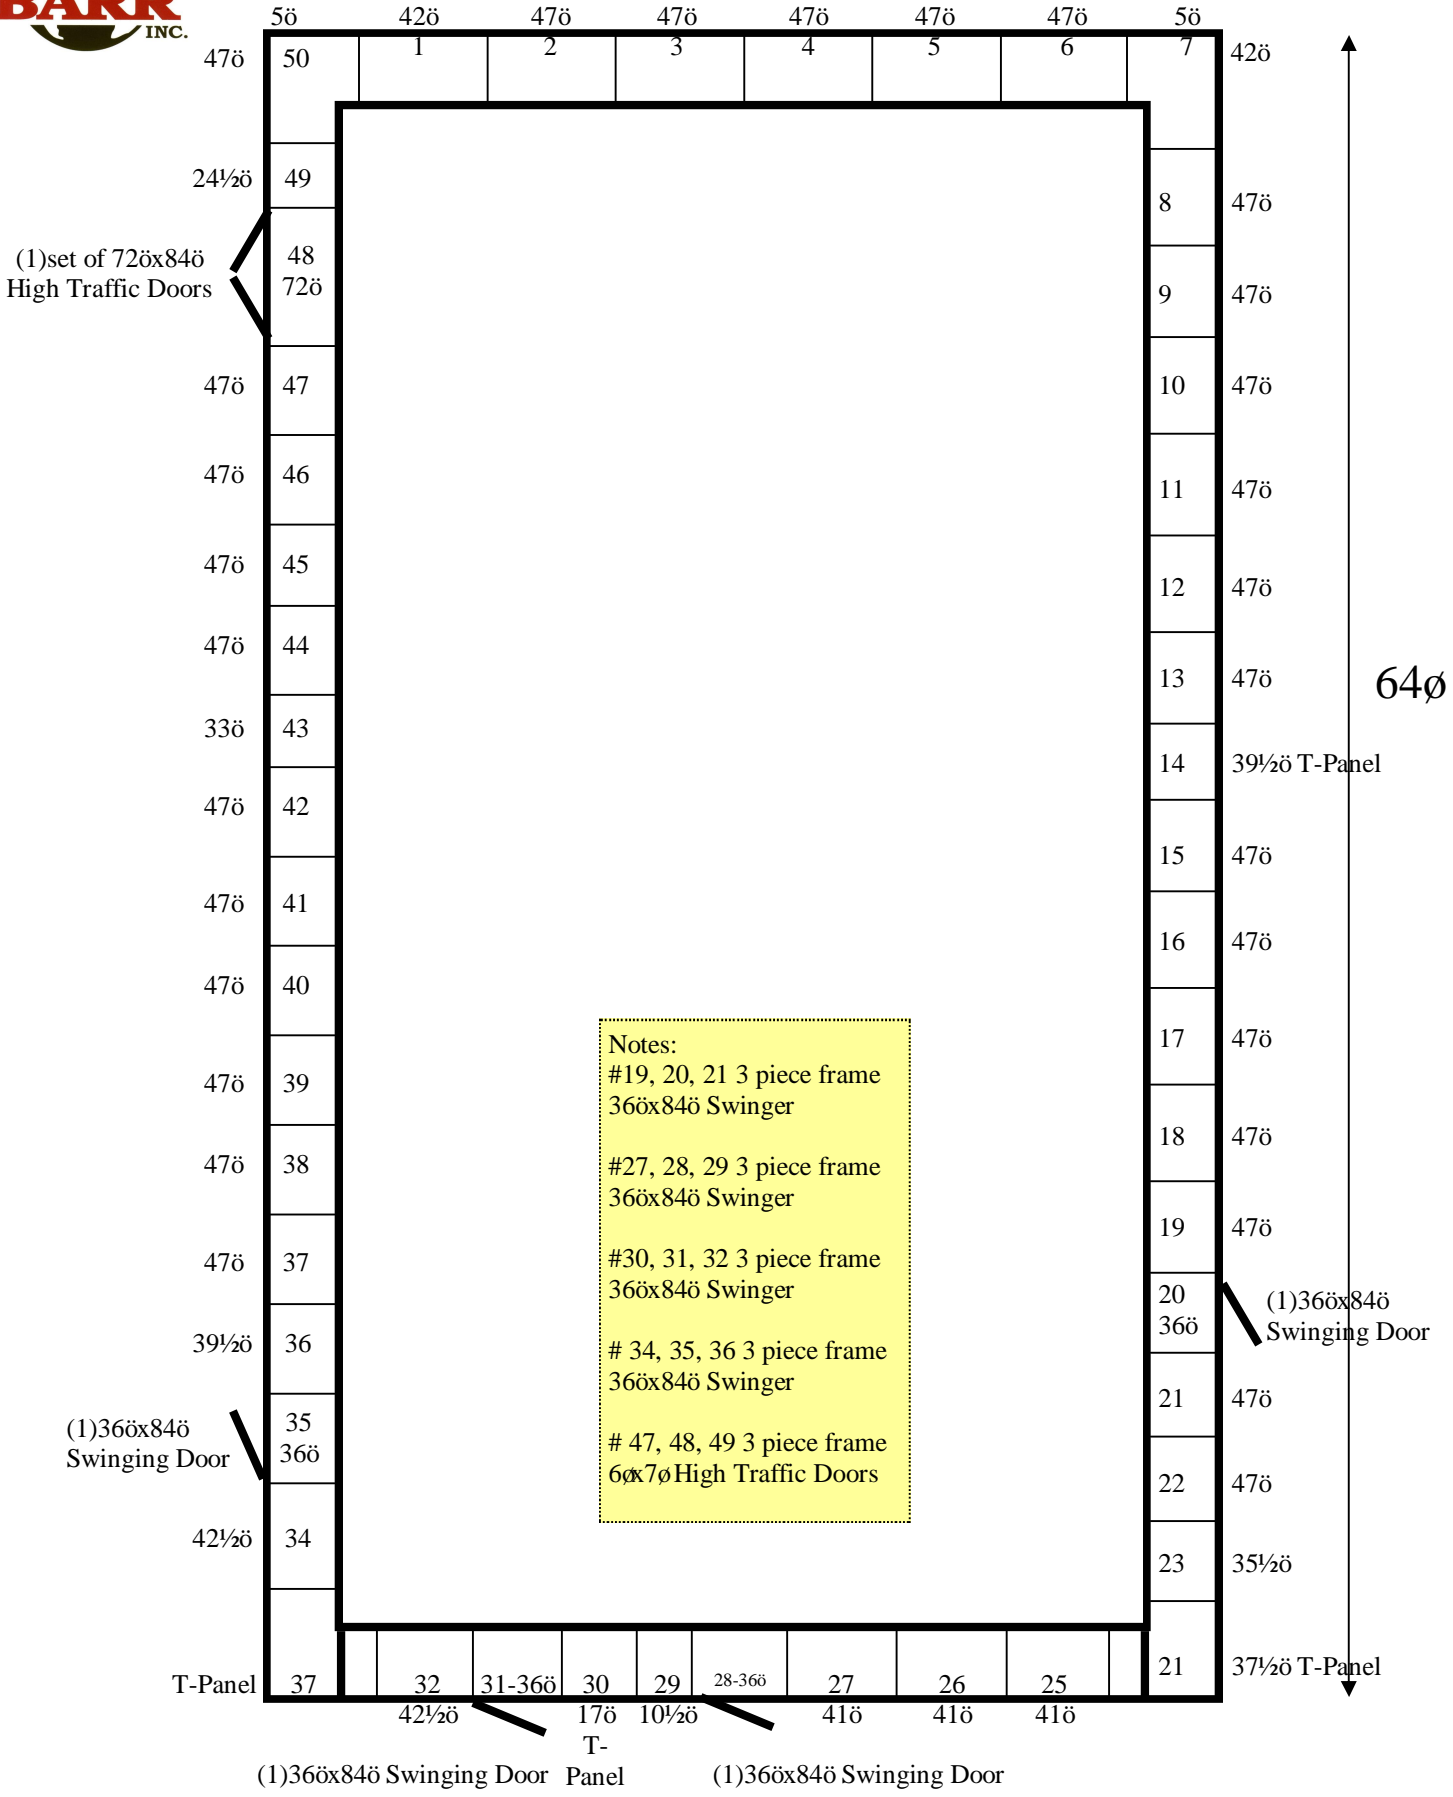

24ø

**24' x 64' x 10' H
Cooler or Freezer
Wall Panels Diagram**

**160-2014
Olive Green/Black
Not drawn to scale.**

24ø

C7 25" X 15'	C6 47" X 15'	C5 47" X 15'	C4 47" X 15'	C3 47" X 15'	C2 47" X 15'	C1 25" X 15'
C14 25" X 15'	C13 47" X 15'	C12 47" X 15'	C11 47" X 15'	C10 47" X 15'	C9 47" X 15'	C8 25" X 15'
No hangers inner wall.						
C21 25" X 12'	C20 47" X 12'	C19 47" X 12'	C18 47" X 12'	C17 47" X 12'	C16 47" X 12'	C15 25" X 12'
C28 25" X 12'	C29 47" X 12'	C30 47" X 12'	C31 47" X 12'	C32 47" X 12'	C33 47" X 12'	C34 25" X 12'
C35 25" X 9'11"	C34 47" X 9'11"	C33 47" X 9'11"	C32 47" X 9'11"	C31 47" X 9'11"	C30 47" X 9'11"	C29 25" X 9'11"

(1) set of 72øx84ø High Traffic Doors

64ø

(1) 36øx84ø Swinging Door

(1) 36øx84ø Swinging Door

(1) 36øx84ø Swinging Door

(1) 36øx84ø Swinging Door

**24' x 64' x 10' H
Cooler or Freezer
Ceiling Panels Diagram**

**160-2014
Olive Green/Black
Not drawn to scale.**

**24' x 64' x 10' H
Cooler or Freezer**

**160-2014
Olive Green Black**

**24' x 64' x 10' H
Cooler or Freezer**

**160-2014
Olive Green Black**