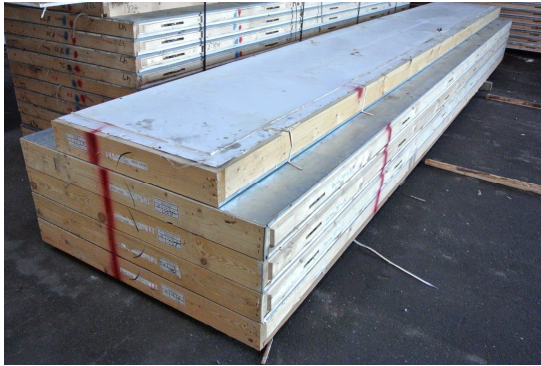

18'3" x 19'3" x 8'5" H
Cooler or Freezer
Wall & Ceiling Panels Diagram

170-2014
Red
Not drawn to scale.

**18'3" x 19'3" x 8'5" H
Cooler or Freezer**

**170-2014
Red**