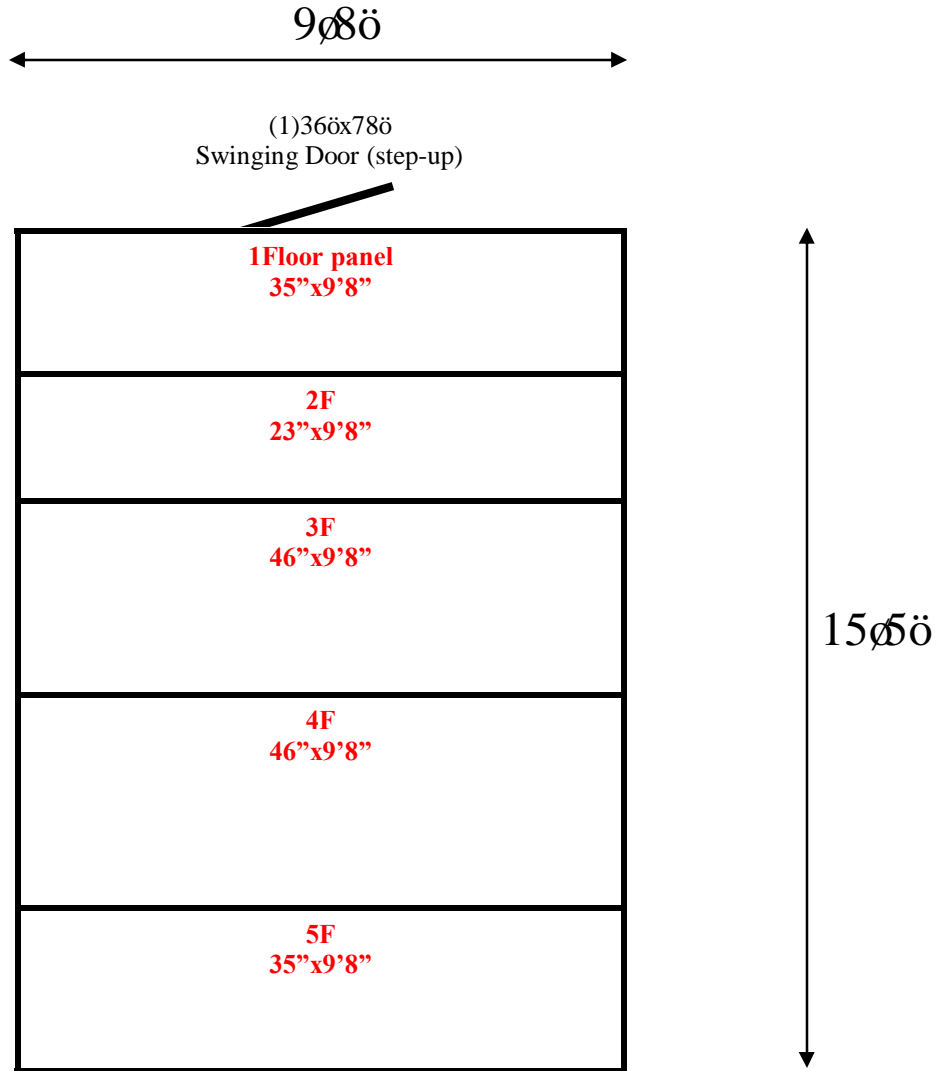

**9'8" x 15'5" x 7'6" H(9'2" H with units)  
Freezer with Floor  
Wall & Ceiling Panels Diagram**

**161-2014  
Red  
Not drawn to scale.**

**9'8" x 15'5" x 7'6" H(9'2" H with units)  
Freezer with Floor  
Floor Panels Diagram**

**161-2014  
Red  
Not drawn to scale.**

**9'8" x 15'5" x 7'6" H(9'2" H with units)  
Freezer with Floor**

**161-2014  
Red**

9'8" x 15'5" x 7'6" H (9'2" H with units)  
Freezer with Floor

161-2014  
Red