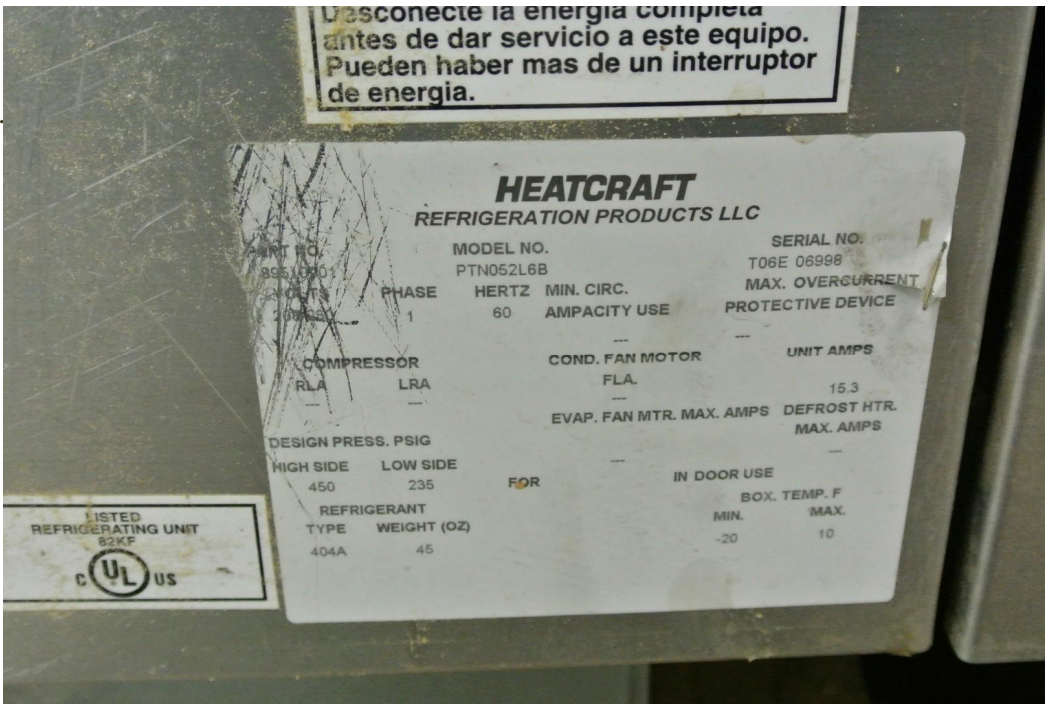

**9'8" x 15'5" x 7'6" H(9'2" H with units)  
Freezer with Floor  
Wall & Ceiling Panels Diagram**

**161-2014  
Red  
Not drawn to scale.**

**9'8" x 15'5" x 7'6" H(9'2" H with units)  
Freezer with Floor  
Floor Panels Diagram**

**161-2014  
Red  
Not drawn to scale.**

**9'8" x 15'5" x 7'6" H(9'2" H with units)  
Freezer with Floor**

**161-2014  
Red**

9'8" x 15'5" x 7'6" H (9'2" H with units)  
Freezer with Floor

161-2014  
Red