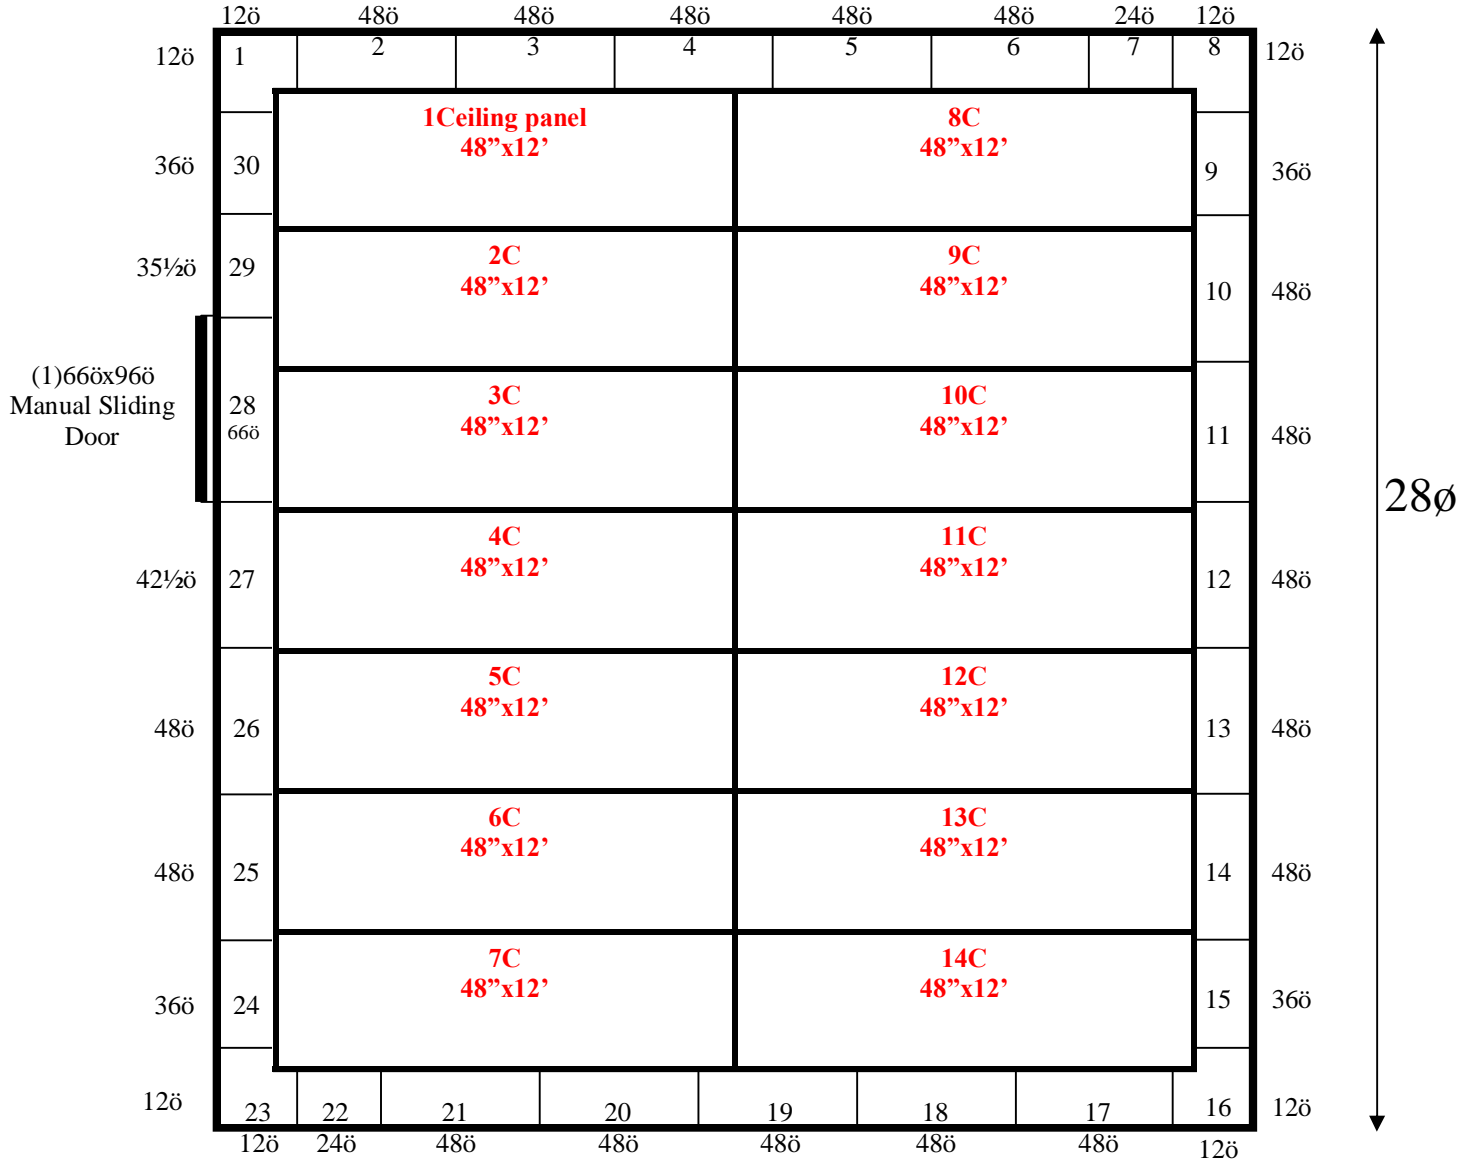

24ø

Ceiling support: Hangers

24' x 28' x 10' H  
Cooler or Freezer  
Wall & Ceiling Panels Diagram

161-2014  
No color  
Not drawn to scale.

**24' x 28' x 10' H  
Cooler or Freezer**

**161-2014  
No color**