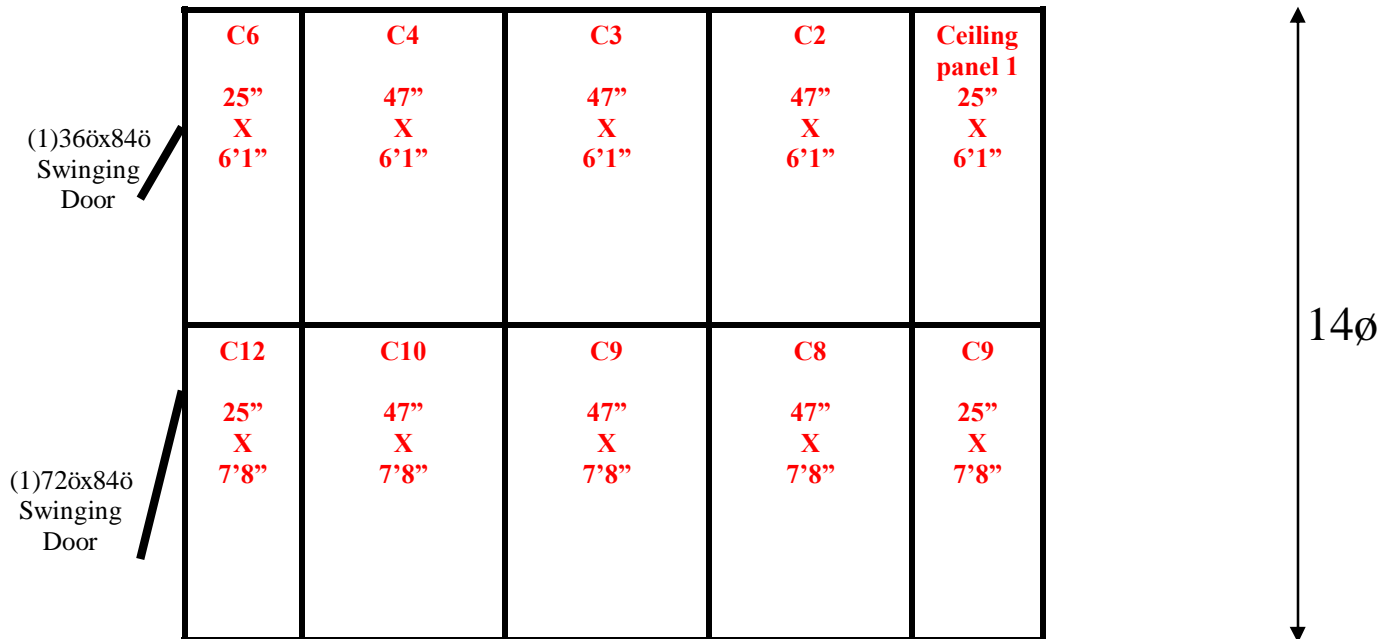

16ø1ö

16ø1ö

Ceiling lags down. #52 & #11 extra ceiling panels.

14' x 16'1" x 10' H
Combination Cooler / Freezer
Wall & Ceiling Panels Diagram

160-2014
Black blue
Not drawn to scale.

**14' x 16'1" x 10' H
Cooler or Freezer**

**160-2014
Black Blue**