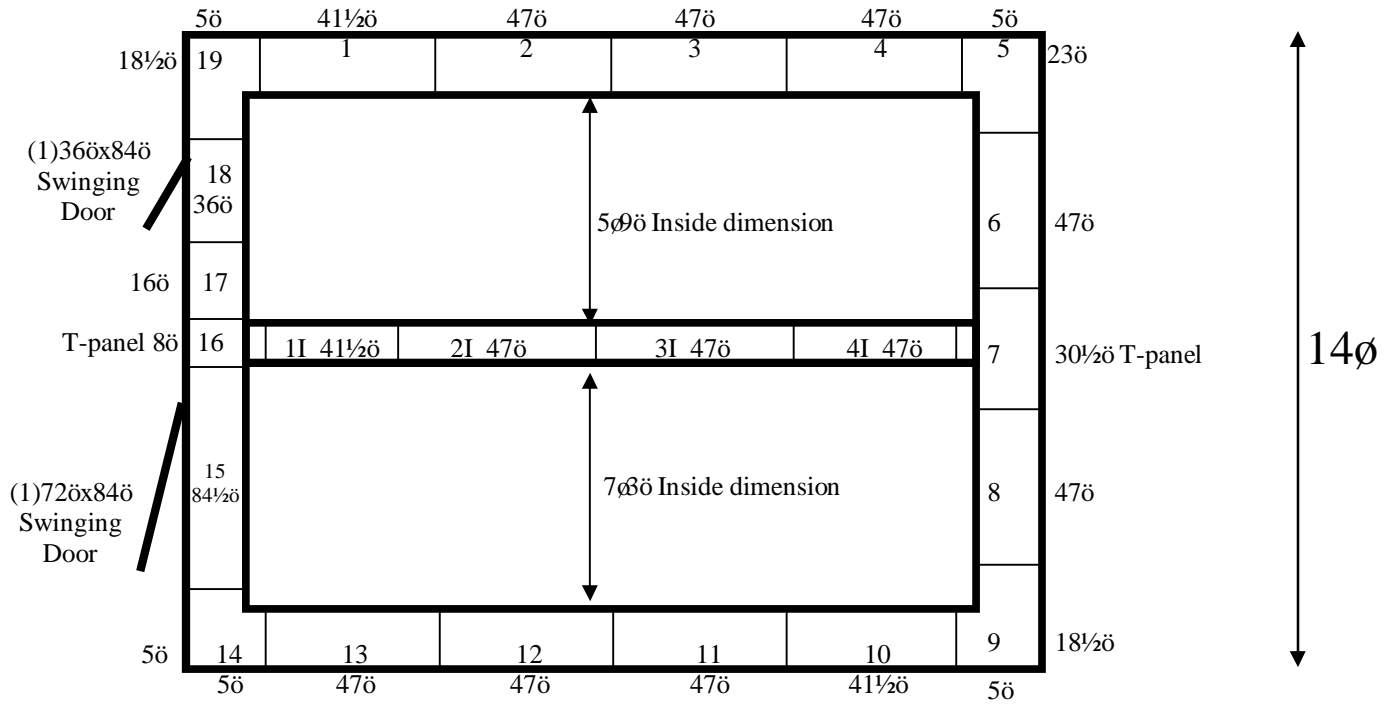

16ø1ö

16ø1ö

Ceiling lags down. #52 & #11 extra ceiling panels.

14' x 16'1" x 10' H
Combination Cooler / Freezer
Wall & Ceiling Panels Diagram

160-2014
Black blue
Not drawn to scale.

**14' x 16'1" x 10' H
Cooler or Freezer**

**160-2014
Black Blue**