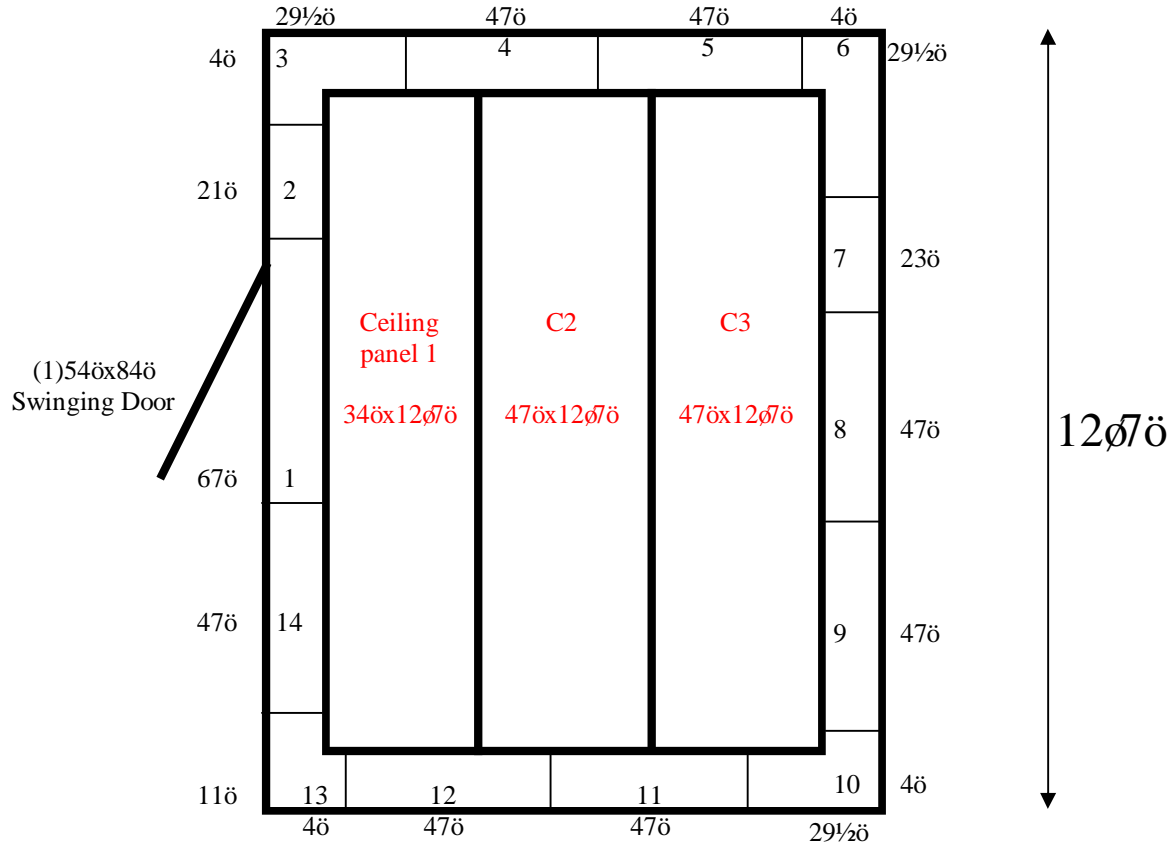

10ø8ö

Ceiling lags down.

10'8" x 12'7" x 8'7" H  
Cooler or Freezer  
Wall & Ceiling Panels Diagram

170-2014  
Gray  
Not drawn to scale.

**10'8" x 12'7" x 8'7" H  
Cooler or Freezer**

**170-2014  
Gray**