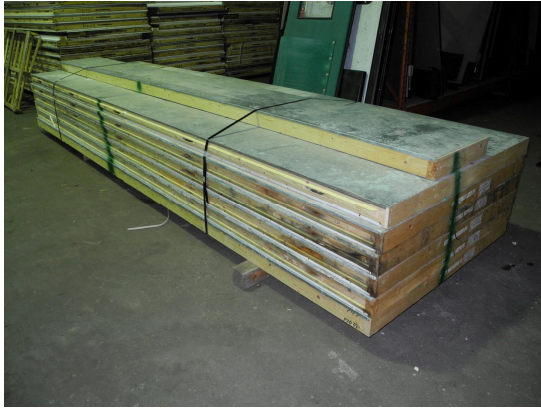

Ceiling lags down.

14'6" x 25' x 8'4" H
Cooler or Freezer
Wall & Ceiling Panels Diagram

170-2014
Green
Not drawn to scale.

**14'6" x 25' x 8'4" H
Cooler or Freezer**

**170-2014
Green**