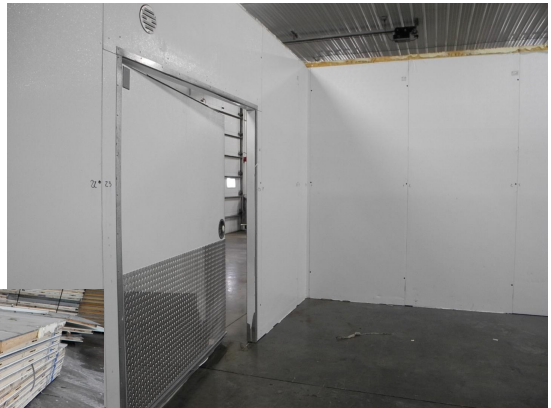

"

18' x 26' x 10' H
Combination Cooler / Freezer
Wall Panels Diagram

160-2014
Green
Not drawn to scale.

18' x 26' x 10' H
Combination Cooler / Freezer
Ceiling Panels Diagram

160-2014
Green
Not drawn to scale.

**18' x 26' x 10' H
Combination Cooler / Freezer**

**160-2014
Sliver Blue**