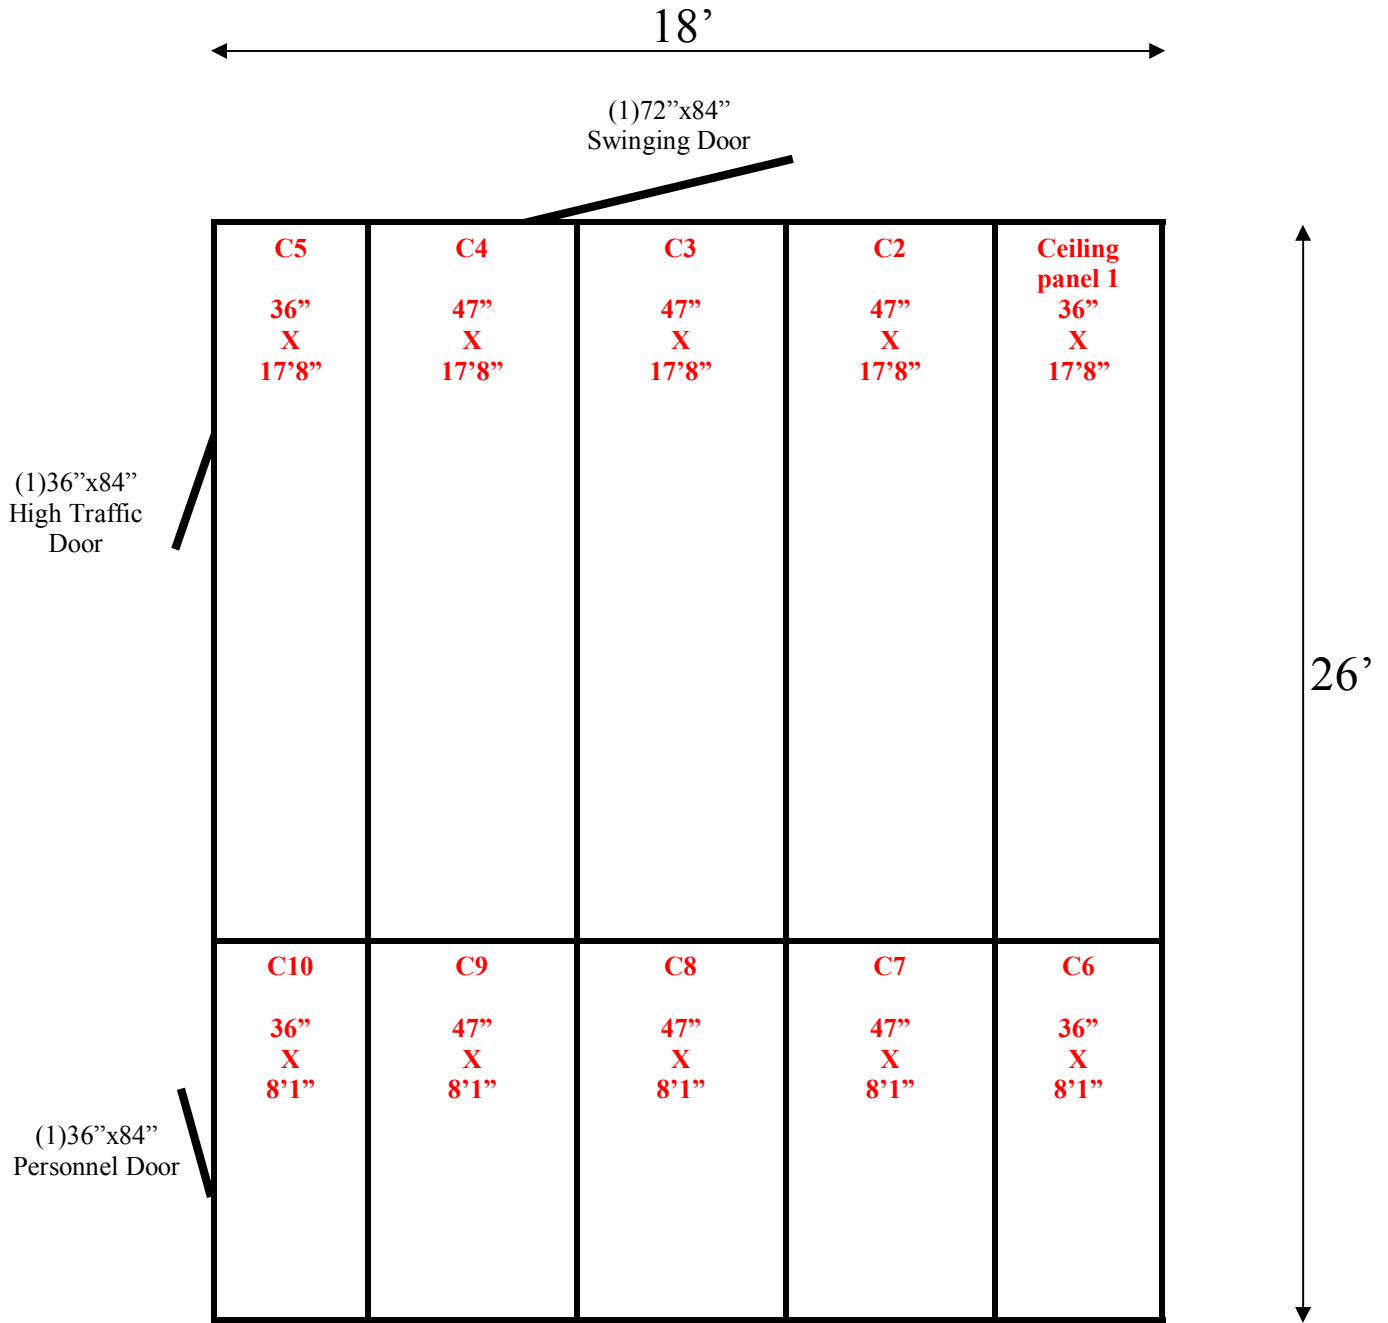

"

18' x 26' x 10' H
Combination Cooler / Freezer
Wall Panels Diagram

160-2014
Green
Not drawn to scale.

18' x 26' x 10' H
Combination Cooler / Freezer
Ceiling Panels Diagram

160-2014
Green
Not drawn to scale.

**18' x 26' x 10' H
Combination Cooler / Freezer**

**160-2014
Sliver Blue**