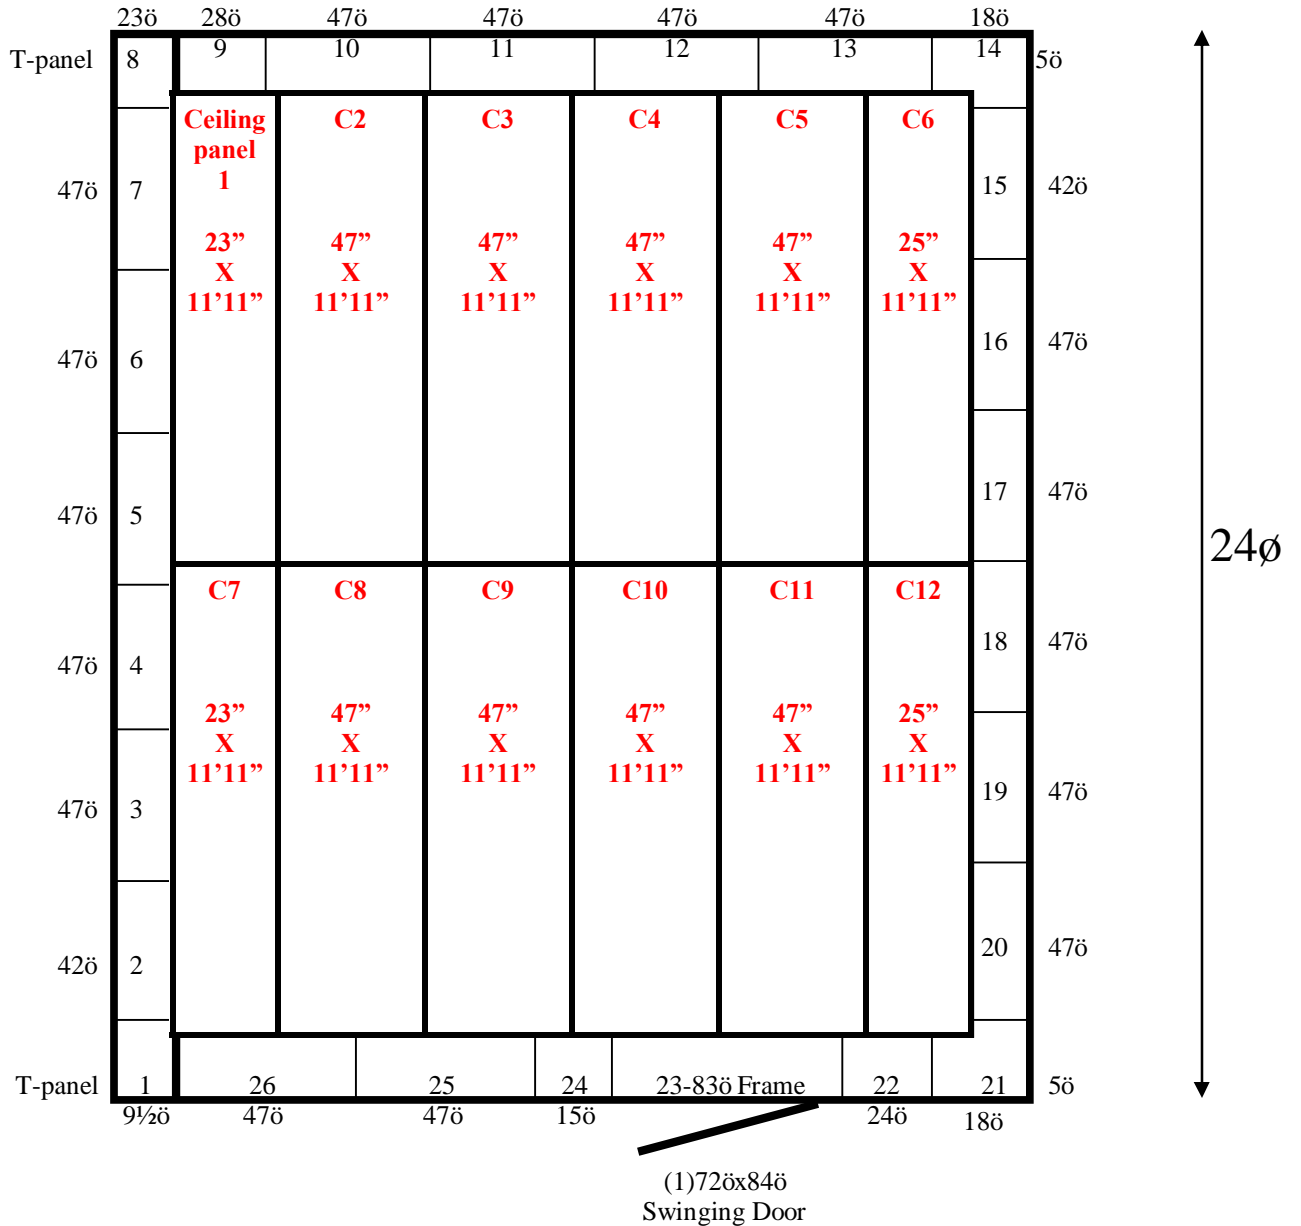

20ø

20' x 24' x 10' H
Cooler
Wall & Ceiling Panels Diagram

160-2014
Orange Blue
Not drawn to scale.

**20' x 24' x 10' H
Cooler**

**160-2014
Orange Blue**