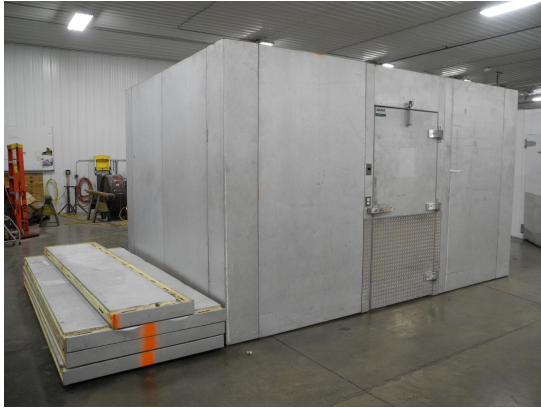

**9'8" x 13'6" x 8'3" H
Cooler or Freezer
Wall & Ceiling Panels Diagram**

**172-2014
Orange
Not drawn to scale.**

**9'8" x 13'6" x 8'3" H
Cooler or Freezer**

**172-2014
Orange**