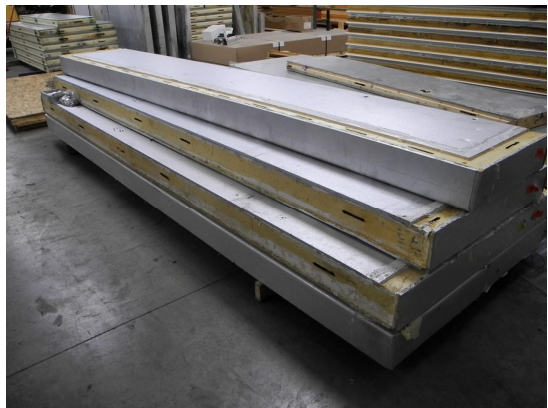

Ceiling & Floor panels layout the same.

12'7" x 12'7" x 9'9" H
Freezer With Floor
Wall, Ceiling & Floor Panels Diagram

164-2014
Black
Not drawn to scale.

**12'7" x 12'7" x 9'9" H
Freezer With Floor**

**164-2014
Black**