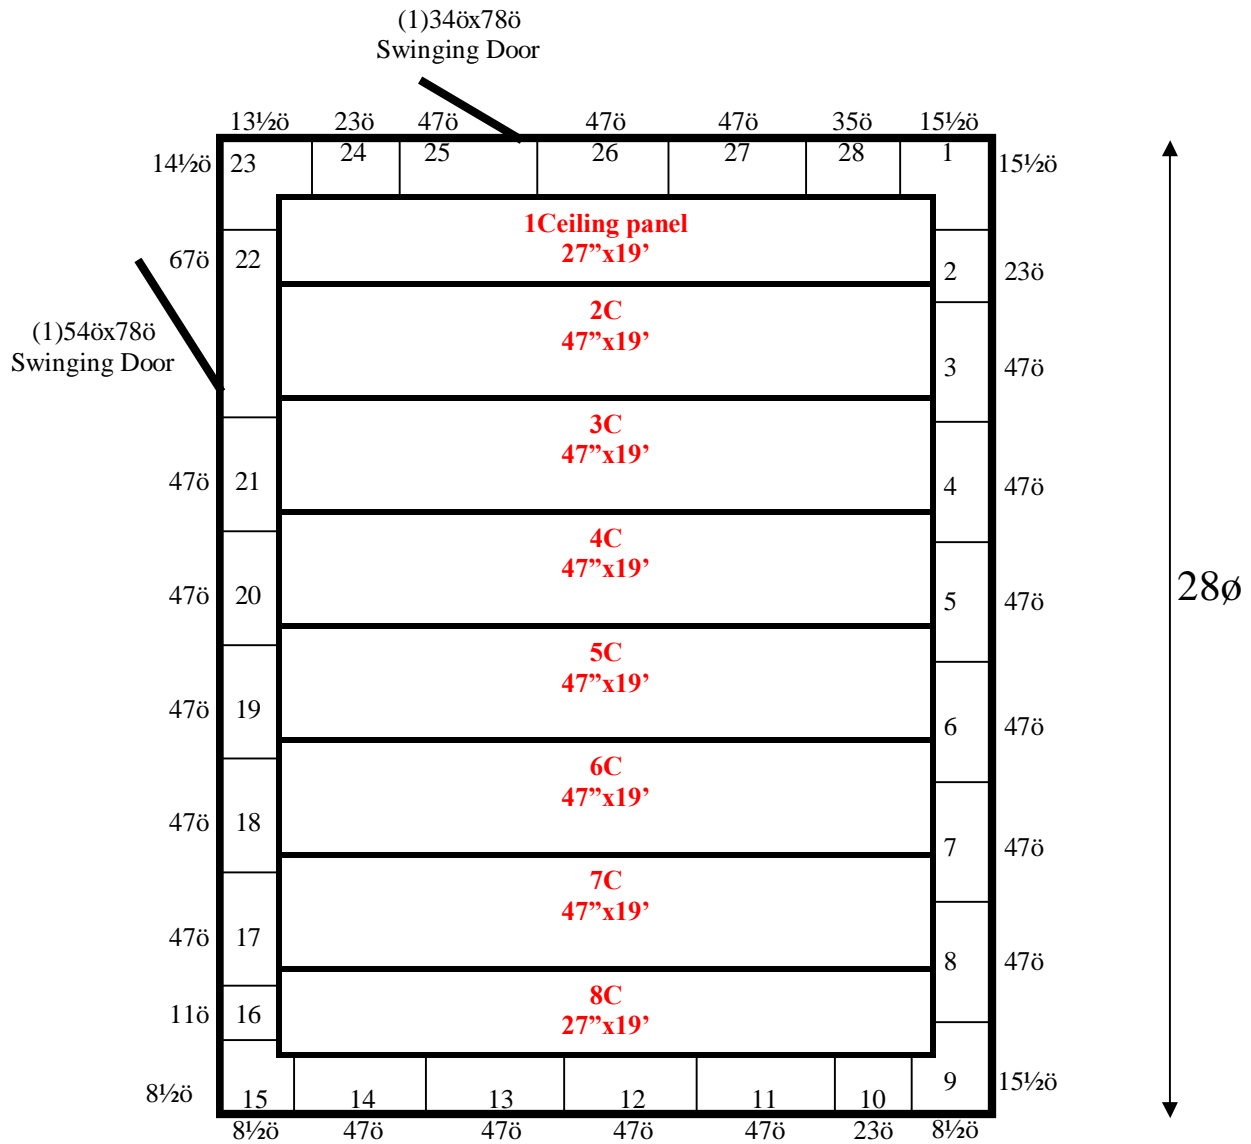

19ø

**19' x 28' x 8'6" H
Cooler or Freezer
Wall & Ceiling Panels Diagram**

**169-2014
Blue
Not drawn to scale.**

**19' x 28' x 8'6" H
Cooler or Freezer**

**169-2014
Blue**