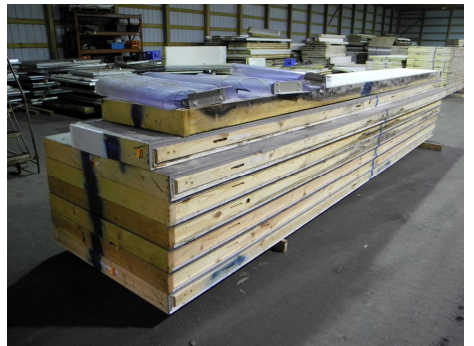

19ø

**19' x 28' x 8'6" H
Cooler or Freezer
Wall & Ceiling Panels Diagram**

**169-2014
Blue
Not drawn to scale.**

**19' x 28' x 8'6" H
Cooler or Freezer**

**169-2014
Blue**