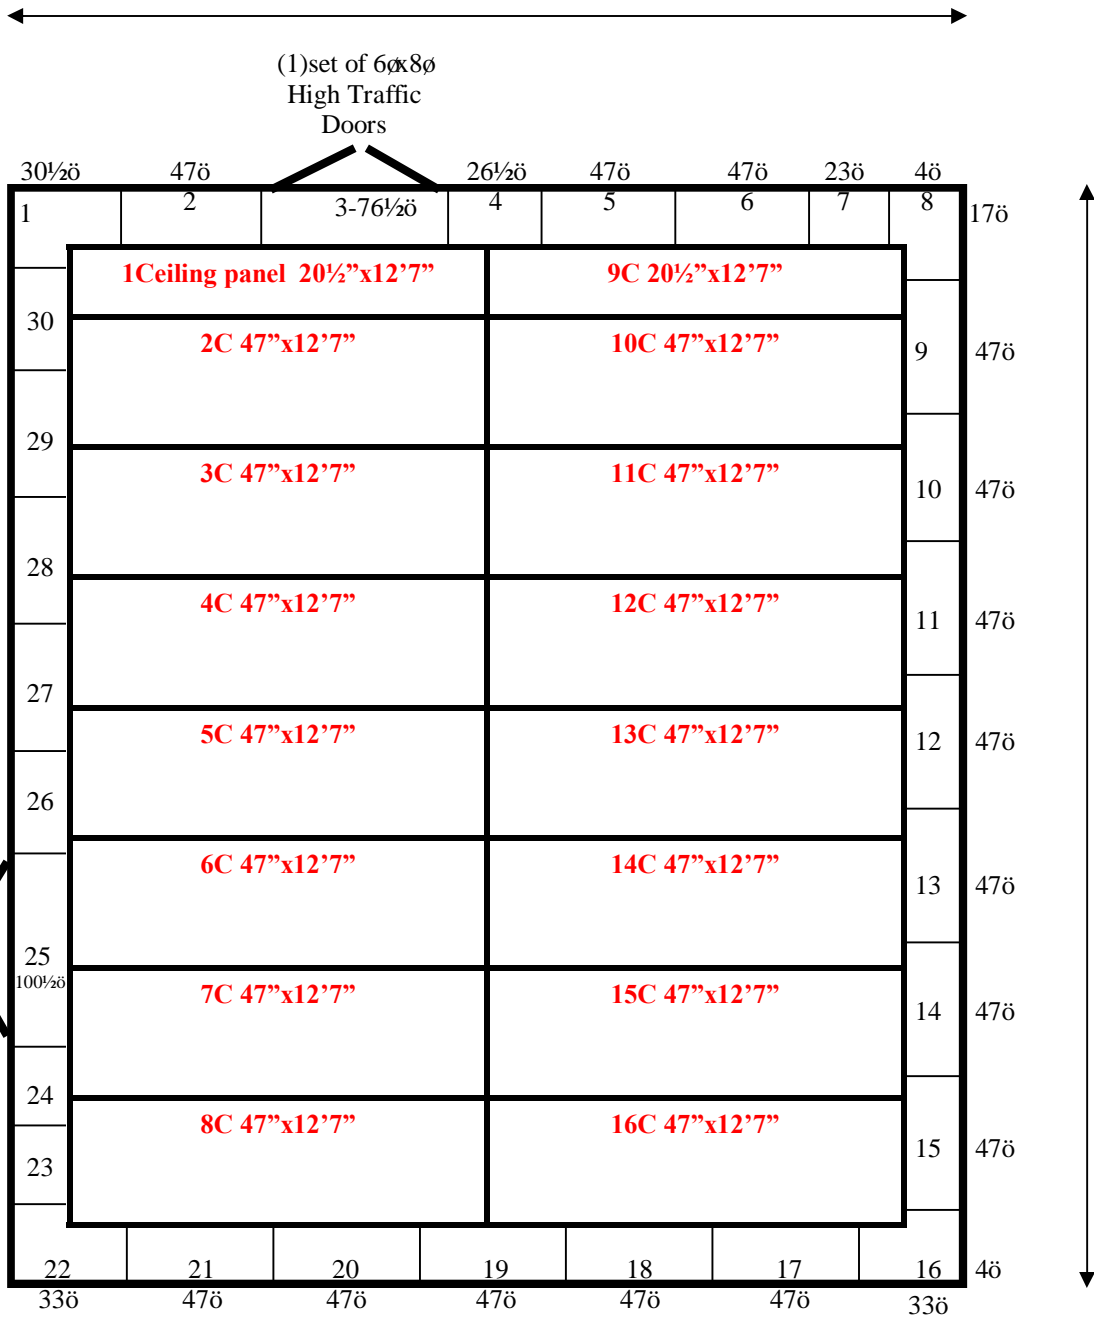

25øö

25'2" x 29'3" x 10' H
Cooler or Freezer
Wall & Ceiling Panels Diagram

153-2014
Green
Not drawn to scale.

**25'2" x 29'3" x 10' H
Cooler or Freezer**

**153-2014
Green**

25'2" x 29'3" x 10' H
Cooler or Freezer