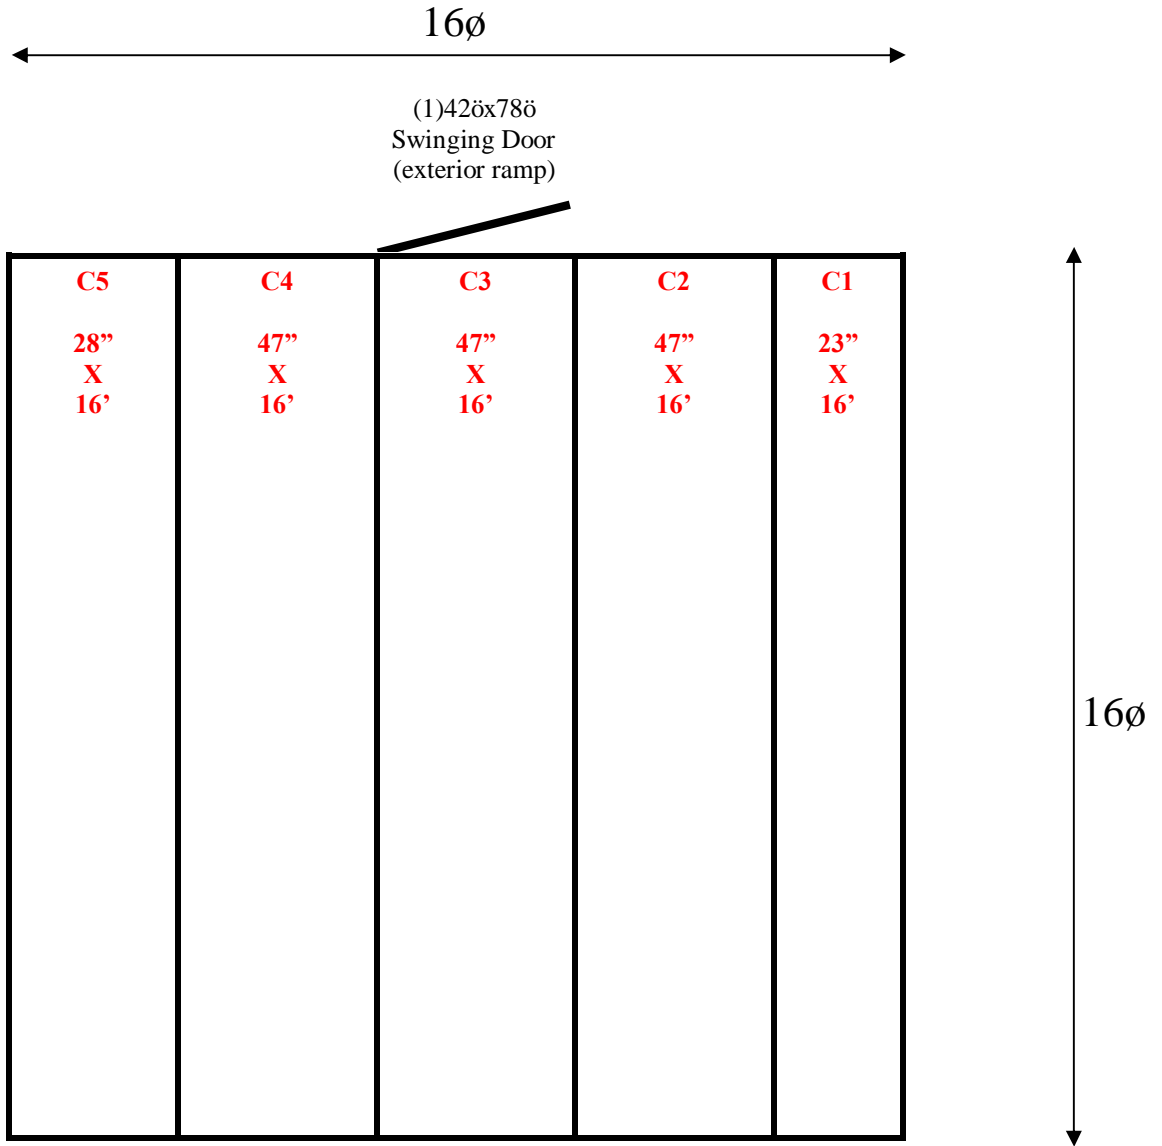

**16' x 16' x 7'8" H**  
**Walk-In Freezer With Floor**  
**Wall & Floor Panels Diagram**

**158-2014**  
**No color**  
**Not drawn to scale.**

Ceiling cams down to walls.

16' x 16' x 7'8" H  
Walk-In Freezer With Floor  
Ceiling Panels Diagram

158-2014  
No color  
Not drawn to scale.

**16' x 16' x 7'8" H**  
**Walk-In Freezer With Floor**

**158-14**  
**No color**