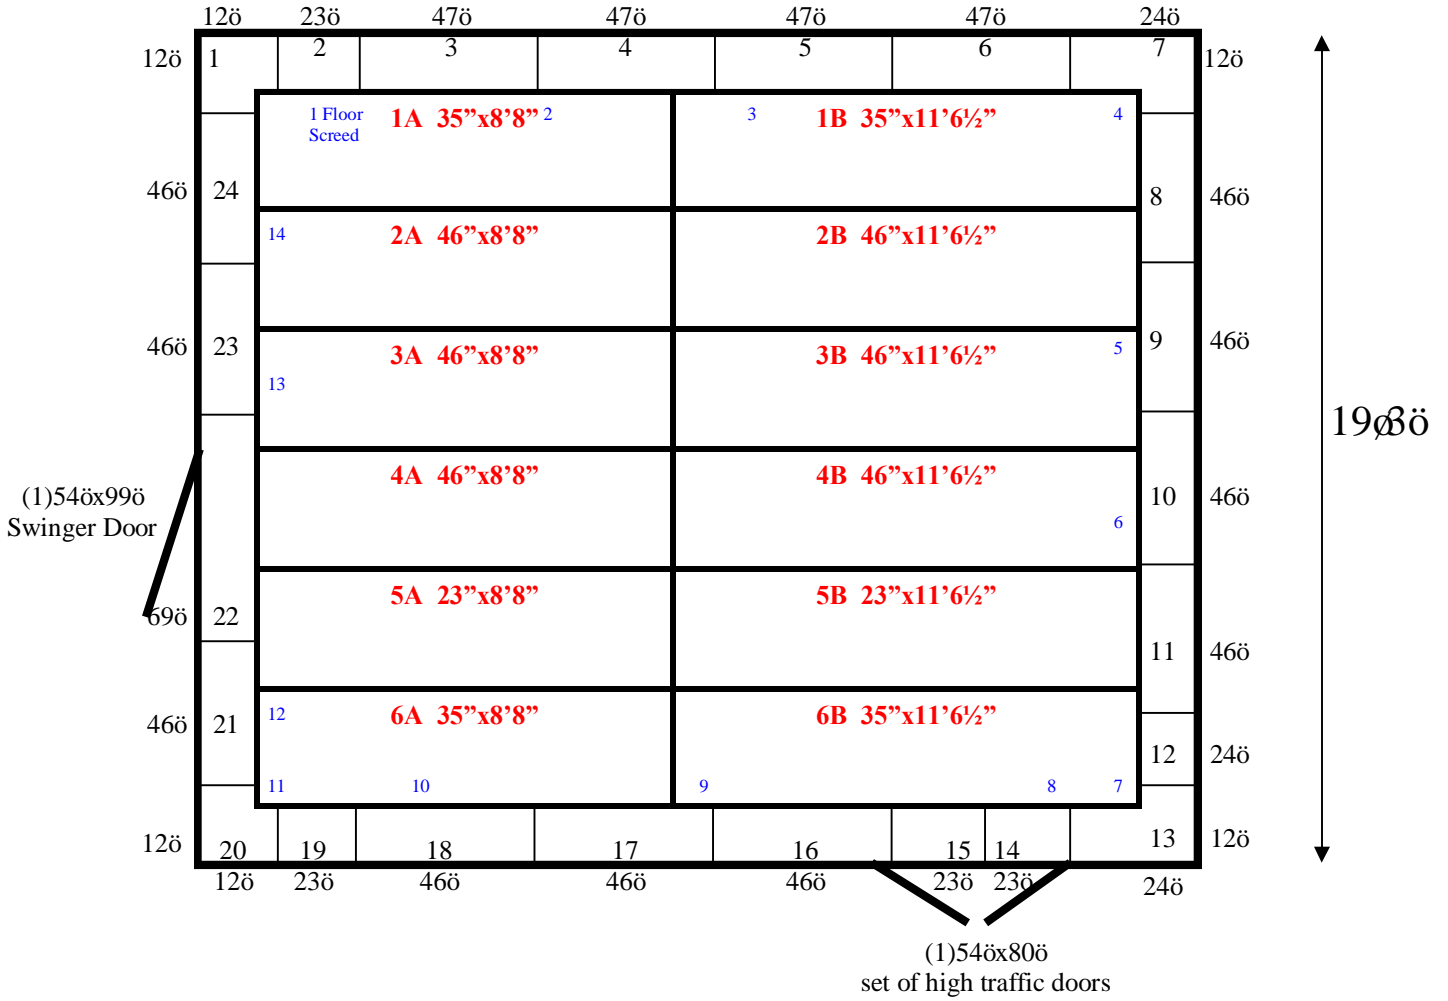

20øö

Ceiling support:  
Beam & posts on inside.

**19'3" x 20'2" x 10'5" H**  
**Cooler or Freezer**  
**Wall & Ceiling Panels Diagram**

**155-2014**  
**Black Red**  
**Not drawn to scale.**

**19'3" x 20'2" x 10'5" H  
Cooler or Freezer**

**155-14  
Black Red**