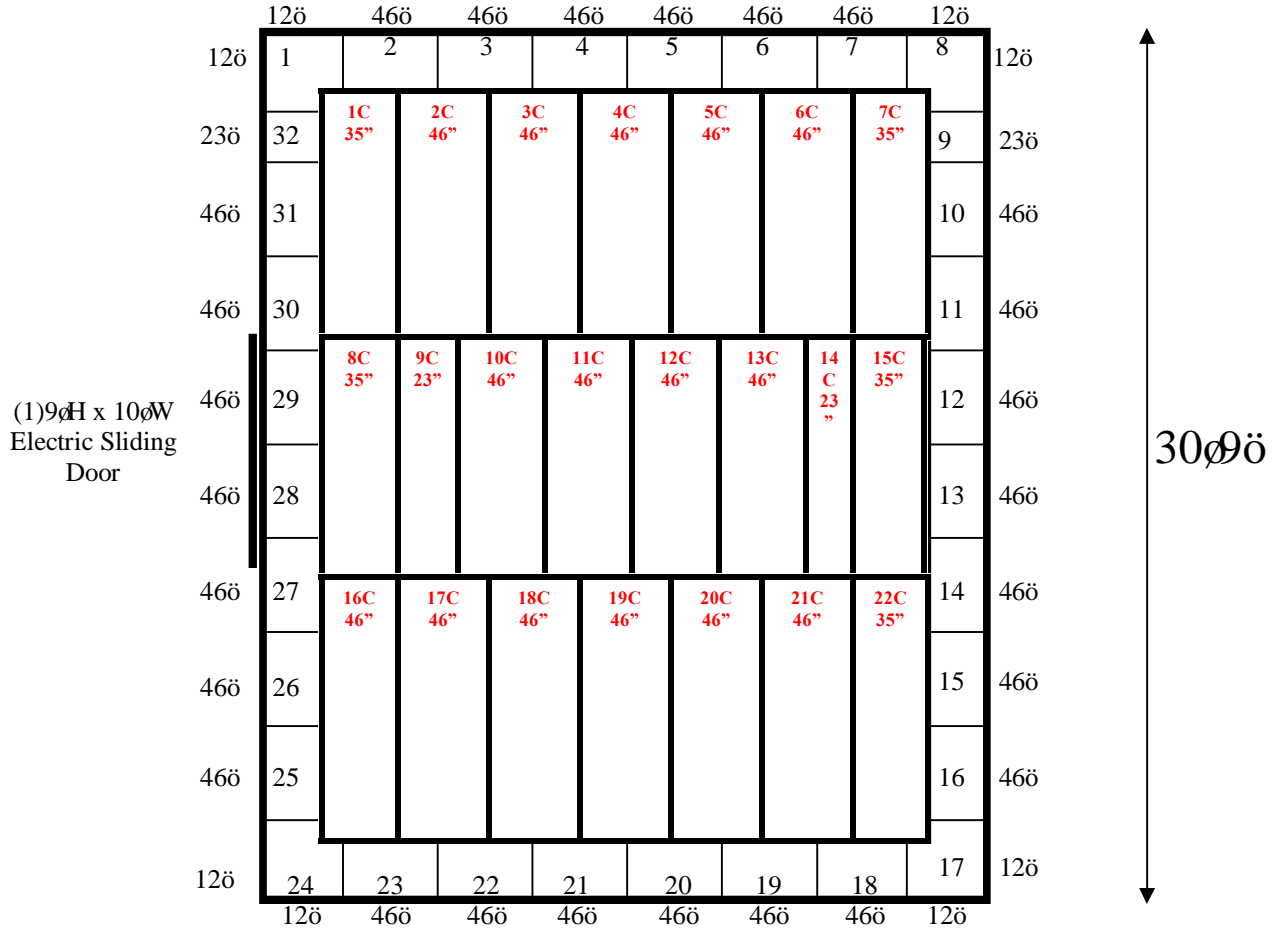

25ø

**25' x 30'9" x 15'5" H  
Drive-In Cooler  
Wall & Ceiling Panels Diagram**

**135-2014  
No color  
Not drawn to scale.**

**25' x 30'9" x 15'5" H  
Drive-In Cooler**

**135-14  
No color**

**25' x 30'9" x 15'5" H**  
**Drive-In Cooler**

**135-14**  
**No color**