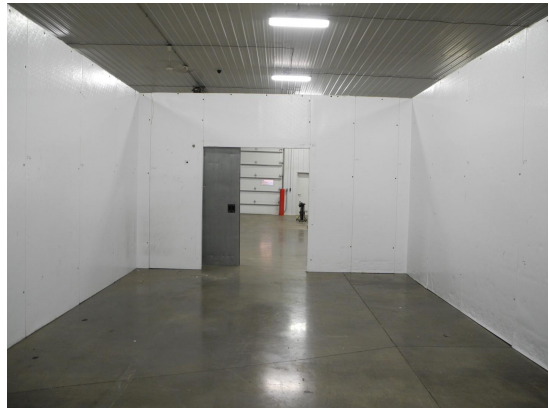

Ceiling support: I-Beam & Hangers  
 Door track overhangs 12ø over corner of box.

**16' x 28' x 10'4" H**  
**Cooler or Freezer**  
**Wall & Ceiling Panels Diagram**

**156-14**  
**Green**  
**Not drawn to scale.**

**16' x 28' x 10'4" H  
Cooler or Freezer**

**156-2014  
Green**