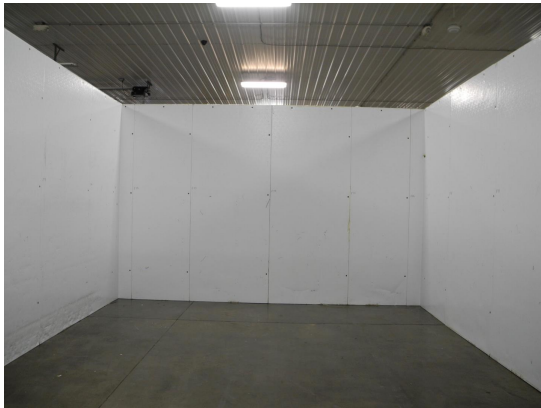

Ceiling support: I-Beam & Hangers  
 Door track overhangs 12ø over corner of box.

**16' x 28' x 10'4" H**  
**Cooler or Freezer**  
**Wall & Ceiling Panels Diagram**

**156-14**  
**Green**  
**Not drawn to scale.**

**16' x 28' x 10'4" H  
Cooler or Freezer**

**156-2014  
Green**