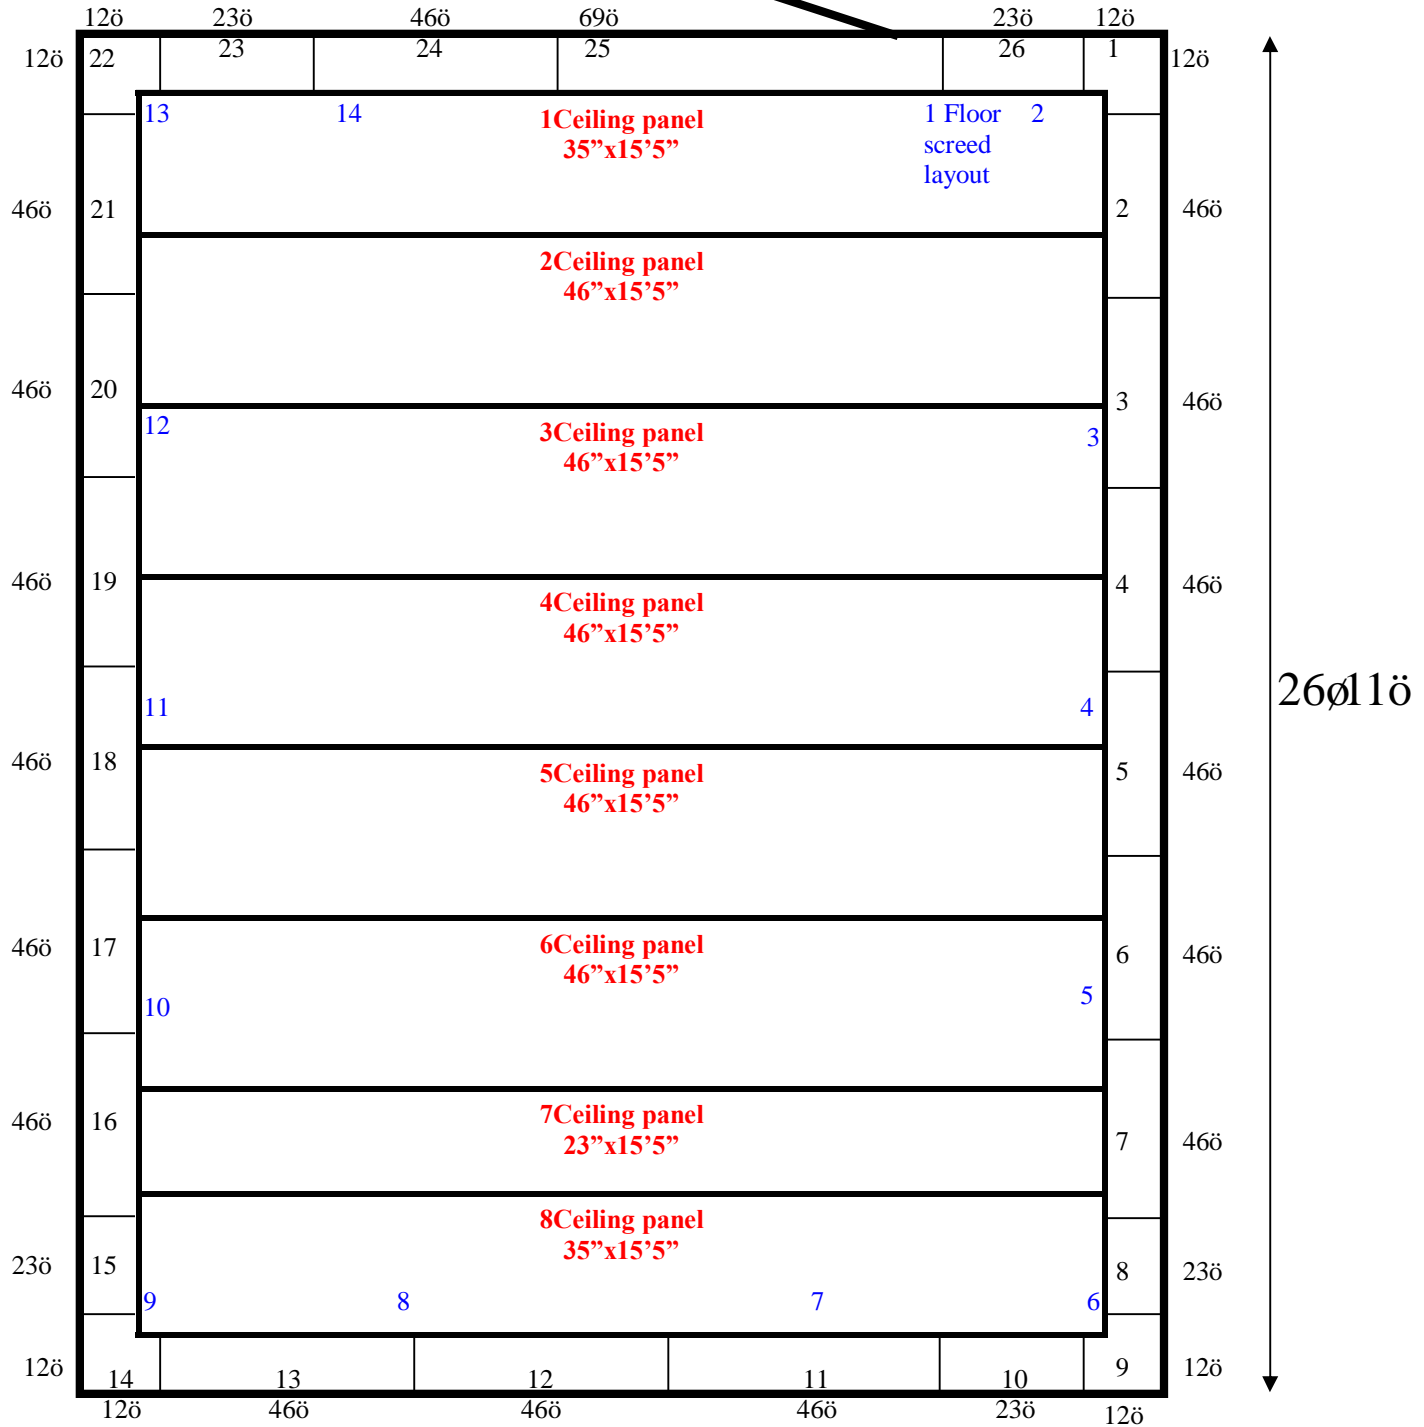

15øö

(1) 54øx84ø
Swinging Door

Notes:
Sending C-Channel for ceiling (3 pieces)

15'5" x 26'11" x 8'5" H
Cooler or Freezer
Wall & Ceiling Panels Diagram

145-2014
Lime Green
Not drawn to scale.

**15'5" x 26'11" x 8'5" H
Cooler or Freezer**