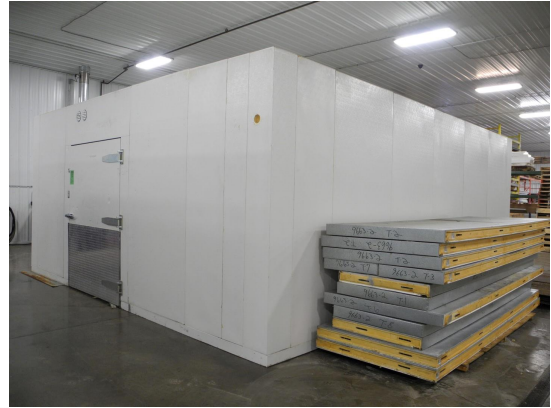

Floor has steel diamond plate.

19'4" x 23'2" x 9'4" H
Freezer With Floor
Wall & Floor Panels Diagram

134-2014
Silver
Not drawn to scale.

Ceiling support: (1) steel inner beam

**19'4" x 23'2" x 9'4" H
Freezer With Floor
Ceiling Panels Diagram**

**134-2014
Silver
Not drawn to scale.**

**19'4" x 23'2" x 9'4" H
Freezer With Floor**

**134-2014
Silver**