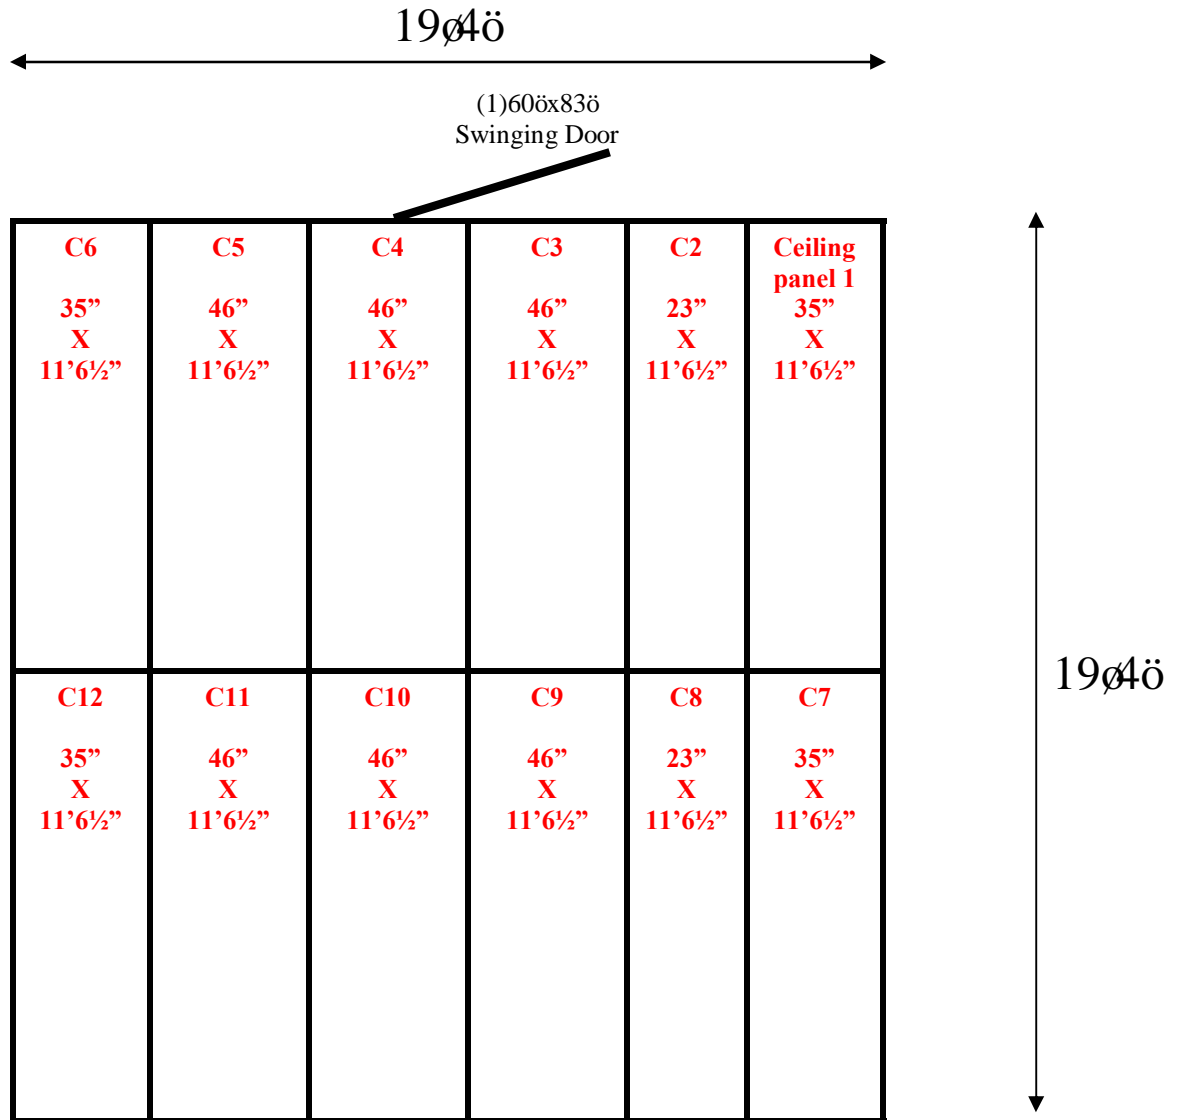

Floor has steel diamond plate.

19'4" x 23'2" x 9'4" H
Freezer With Floor
Wall & Floor Panels Diagram

134-2014
Silver
Not drawn to scale.

Ceiling support: (1) steel inner beam

**19'4" x 23'2" x 9'4" H
Freezer With Floor
Ceiling Panels Diagram**

**134-2014
Silver
Not drawn to scale.**

**19'4" x 23'2" x 9'4" H
Freezer With Floor**

**134-2014
Silver**