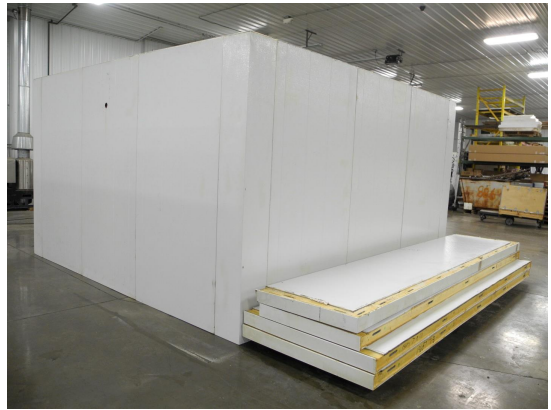

Flash wall #1 to #2 only 1 cam.

**13'6" x 13'6" x 8'2" H**  
Cooler or Freezer  
Wall & Ceiling Panels Diagram

**139-2014**  
Gold  
Not drawn to scale.

**13'6" x 13'6" x 8'2" H**  
**Cooler or Freezer**