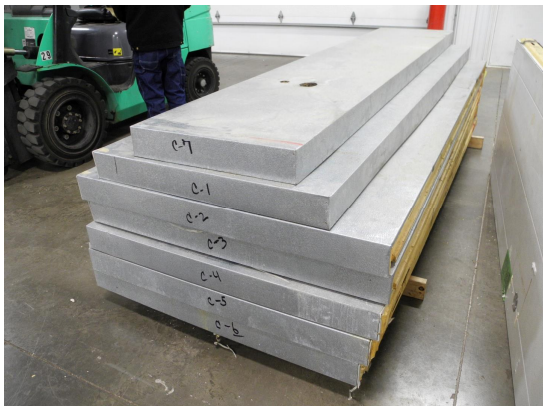

9'8" x 24' x 9'4" H
Cooler or Freezer
Wall & Ceiling Panels Diagram

134-2014
Red
Not drawn to scale.

**9'8" x 24' x 9'4" H
Cooler or Freezer**

**134-2014
Red**