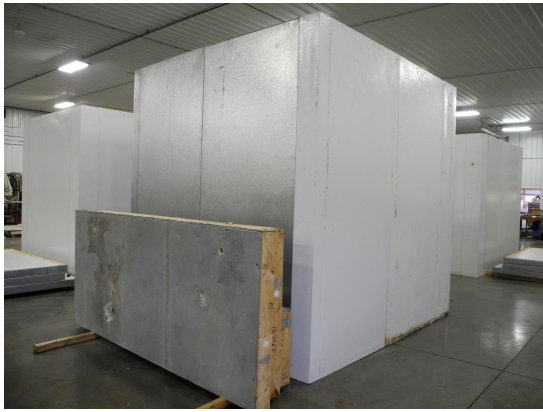

9' x 9'9" x 10' H
Cooler or Freezer
Wall & Ceiling Panels Diagram

134-2014
White Gray
Not drawn to scale.

**9' x 9'9" x 10' H
Cooler or Freezer**

**134-2014
White Gray**