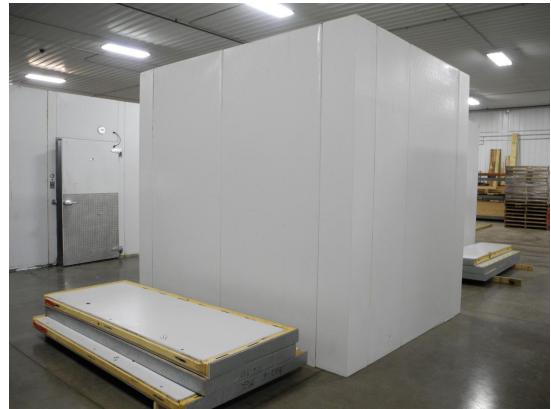

7'9" x 9'8" x 9'4" H
Cooler or Freezer
Wall & Ceiling Panels Diagram

134-2014
Red
Not drawn to scale.

**7'9" x 9'8" x 9'4" H
Cooler or Freezer**

**134-14
Red**