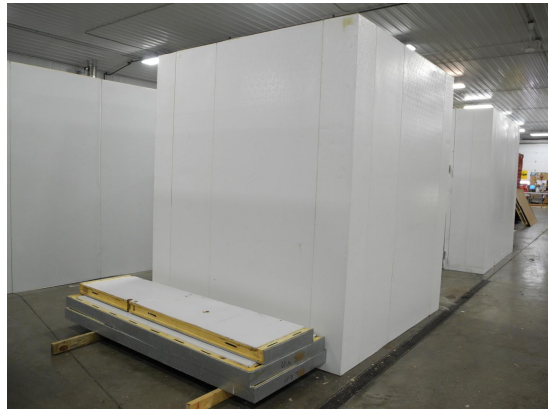

7'9" x 7'9" x 9'4" H
Cooler or Freezer
Wall & Ceiling Panels Diagram

134-2014
Gold
Not drawn to scale.

**7'9" x 7'9" x 9'4" H
Cooler or Freezer**

**134-14
Gold**